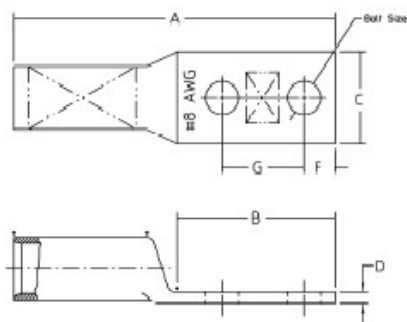

## Long Barrel Copper Lug T&B Catalog Number:

54880BE

**UPC Number:**

78621089811

**Status:**

Active

**Description:**

Copper Two-Hole Lug - Straight Long Barrel - max 35KV, 750 kcmil Wire, 1/2" Bolt Size, 1 3/4" Hole Spacing, Tin Plated Blind End, Black 106

### General

Material	Copper
Finish	Tin Plated
Wire Size	750 kcmil
Number of Studs	2
Stud Size	1/2
Bolt Hole Spacing	1 3/4
Tongue Angle	Straight
Barrel Length	Long
Barrel Shape	Standard
Tongue Width	Standard
Peep Hole	N
Marking	Standard
Hole Shape	Round
Die Color	Black
Die Code	106

### Dimension Information

A (inches)	6.094
B (inches)	2.984
C (inches)	1.938
D (inches)	.25
E (inches)	1.333
F (inches)	.5
G (inches)	1.75

### Notes

Dimensions given for reference only. Dimensions may vary up to .030.