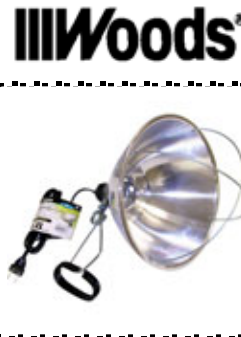

Item #	UPC	Description	Pack
WD-510166	062964101667	10" W/ CLAMP 18/2	1/12

Clamp Lamp with Porcelain Socket

- great for projects where high heat is required • heat resistant porcelain socket • no reflector • maximum bulb 300-watts • polarized male plug • push through switch • strong double swivel clamp • sturdy metal spring clamp • jaws open to 4.5cm and are vinyl covered • black cord is 1.8m long • 18/2 SPT-1 cable • replaces wd-cl7250