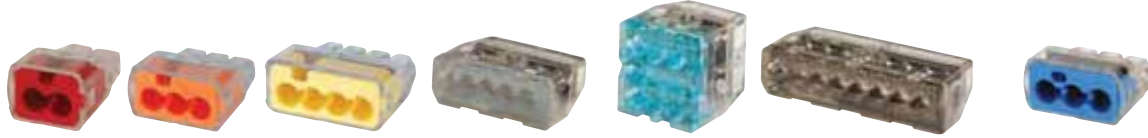

## In-Sure™ Push-In Wire Connectors

- No-twist connection reduces repetitive motion fatigue
- Low insertion force for fast and easy connections
- Compact size makes installation easy
- Clear shell gives visual verification of connection
- UL Listed to 486C and CSA Certified to C22.2 #188
- UL 467 Listed for grounding and bonding applications
- Tough, UL 94V-2 flame-retardant shell rated at 105°C (221°F)

### Specifications

	Model 32 Red 2-Port	Model 33 Orange 3-Port	Model 34 Yellow 4-Port	Model 87 Gray 5-Port	Model 88 Blue 6-Port Stacked	Model 90 Black 8-Port	Model 39 Blue 3-Port	
Wire Combination Range	Solid	#20 - #12		Solid	#20 - #12		Solid	#14 - #10
	Stranded	#16 - #12 (≤ 19 Strand) #18 (7 Strand)		Stranded	#16 - #14 (≤ 19 Strand) #18 (≤ 7 Strand)		Stranded	#12 - #10 (≤ 19 Strand)
	Stranded (Tin Bonded)	#18 - #14 (≤ 19 Strand)		Stranded (Tin Bonded)	#14 - #12 (≤ 19 Strand) #16 (≤ 26 Strand) #18 (≤ 16 Strand)		Stranded (Tin Bonded)	#14 - #10 (≤ 19 Strand)