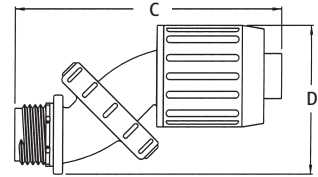

SNAP²IT[®] Zero to 90[™] Non-Metallic Connectors

For use with non-metallic liquid-tight conduit, type B only. Push on installation. Produced from UV rated plastic for long outdoor life.

Liquid Tight

zero to 90[™]

| CATALOG NUMBER | UPC/DCI/NAED MFG #018997 | TRADE SIZE | KO SIZE | UNIT PKG | STD PKG | DIM A | DIM B | DIM C | DIM D |
|----------------|--------------------------|------------|---------|----------|---------|-------|-------|-------|-------|
| NMLT590 | 03900 | 1/2 | 1/2 | 10 | 50 | 3.165 | 2.435 | 3.594 | 2.007 |
| NMLT790 | 03902 | 3/4 | 3/4 | 10 | 50 | 3.875 | 2.900 | 4.200 | 2.623 |

Add suffix "BL" to Catalog # when ordering in black, for example NMLT590BL.

Factory order only. Minimum quantities required.

PATENTED.

PUSHES
onto conduit...
NO TOOLS!

Adjusts for
ALL ANGLES...
from 0° to 90°!

To adjust the angle simply loosen the center nut, twist to the correct angle, and retighten.