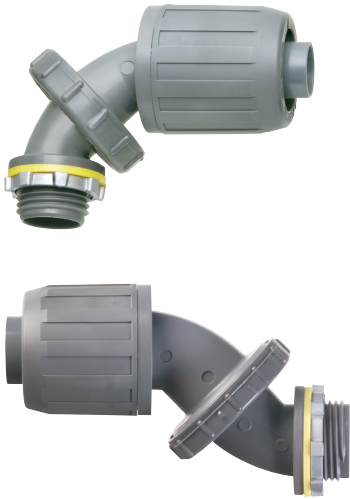

SNAP²IT[®] Zero to 90[™] Non-Metallic Connectors

For use with non-metallic liquid-tight conduit, type B only. Push on installation. Produced from UV rated plastic for long outdoor life.

Liquid Tight

zero to 90[™]

| CATALOG NUMBER | UPC/DCI/NAED MFG #018997 | TRADE SIZE | KO SIZE | UNIT PKG | STD PKG | DIM A | DIM B | DIM C | DIM D |
|----------------|--------------------------|------------|---------|----------|---------|-------|-------|-------|-------|
| NMLT590 | 03900 | 1/2 | 1/2 | 10 | 50 | 3.165 | 2.435 | 3.594 | 2.007 |
| NMLT790 | 03902 | 3/4 | 3/4 | 10 | 50 | 3.875 | 2.900 | 4.200 | 2.623 |

Add suffix "BL" to Catalog # when ordering in black, for example NMLT590BL.

Factory order only. Minimum quantities required.

PATENTED.

PUSHES
onto conduit...
NO TOOLS!

Adjusts for
ALL ANGLES...
from 0° to 90°!

To adjust the angle simply loosen the center nut, twist to the correct angle, and retighten.