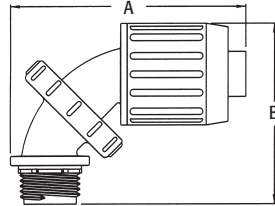

SNAP²IT[®] Zero to 90[™] Non-Metallic Connectors

For use with non-metallic liquid-tight conduit, type B only. Push on installation. Produced from UV rated plastic for long outdoor life.

Liquid Tight

zero to 90[™]

| CATALOG NUMBER | UPC/DCI/NAED MFG #018997 | TRADE SIZE | KO SIZE | UNIT PKG | STD PKG | DIM A | DIM B | DIM C | DIM D |
|----------------|--------------------------|------------|---------|----------|---------|-------|-------|-------|-------|
| NMLT590 | 03900 | 1/2 | 1/2 | 10 | 50 | 3.165 | 2.435 | 3.594 | 2.007 |
| NMLT790 | 03902 | 3/4 | 3/4 | 10 | 50 | 3.875 | 2.900 | 4.200 | 2.623 |

Add suffix "BL" to Catalog # when ordering in black, for example NMLT590BL.

Factory order only. Minimum quantities required.

PATENTED.

PUSHES
onto conduit...
NO TOOLS!

Adjusts for
ALL ANGLES...
from 0° to 90°!

To adjust the angle simply loosen the center nut, twist to the correct angle, and retighten.