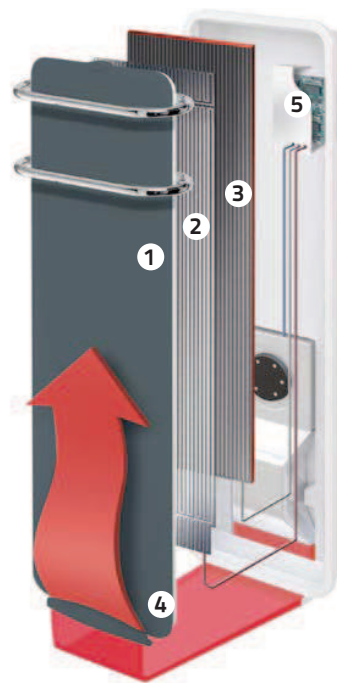

Impresario 1200

INSTALLATION AND CONNECTION

Recommended installation height

8 in (20 cm).

Clearances

- Front: 30 in (75 cm)
- ◄ Sides: 6 in (15 cm)
- ▲ Above: 8 in (20 cm)
- ▼ Underneath: 12 in (30 cm).

Installation Quick-mounted surface installation with screw-in bracket.

Connection 240-V unit: Flexible cord connection, including junction box cover. Installation requires 2 in X 3 in wall box (not included).

Note 3-conductor cable or 2-conductor cable with a third wire should be used if unit is to be linked with the Convectair Programmer module (7392 FP).

HEATING ELEMENTS

Total capacity 1 200 W

- ☀️ **Radiant heat (600 W)** - Radiant front panel (1) with integrated surface element (2).
 - Internal high-efficiency aluminum radiant element (3).
- 🌀 **Fan-forced heat on demand (600 W) (4)** Low-thermal-mass heating element combined with low-pressure centrifugal blower.
- Thermal protection** - Radiant - Automatic reset overheat protection.
 - Fan-forced heat -Resetable overheat protection. Reset by turning heater off.

CONTROL PANEL

- 📺 **Location** On the right-hand side of the unit.
- LCD screen.**
- Timer dial** (0-120 minutes)
- Thermostat dial.**
- Saturated filter warning** indicator light.
- Heating** indicator light.
- On/Off switch.**
- Room temperature ventilation switch.**