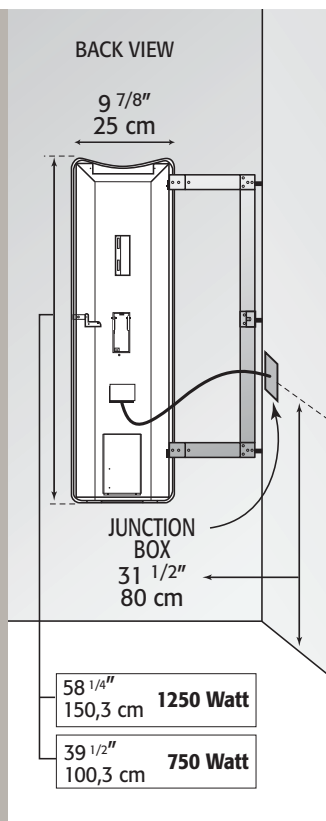

### Recommended installation height

6 in (15 cm).

### Clearances

■ Front: 30 in (75 cm) ◀ Sides: 16 in (40 cm)  
▲ Above: 9 1/2 in (24 cm) ▼ Underneath: 1 in (2,5 cm).

**Installation** Quick-mounted surface installation with bracket. Must be installed in a corner.

**Connection** 240-V unit: Flexible cord connection, including junction box cover. Installation requires 2 in X 3 in wall box (not included).

**Note** 3-conductor cable or 2-conductor cable with a third wire should be used if unit is to be linked with the Convectair Programmer module (7392 FP).

**Colour** FS = Satin white GR = Greige

MODEL	Catalogue No.	Colour	Power		Height		Width		Depth		Net Weight	
			240 V	208 V	cm	in	cm	in	cm	in	kg	lb
OPERA    	7720-C07	FS GR	750 W	565 W	100,3	39 1/2	25	9 7/8	17	6 3/4	6,9	15,2
	7720-C12	FS GR	1250 W	940 W	150,3	58 1/4	25	9 7/8	17	6 3/4	10	22