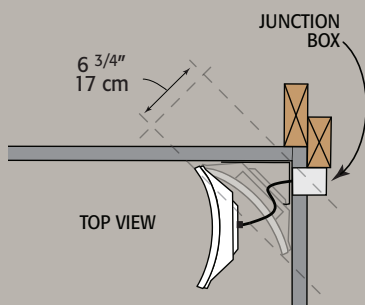

Clearances

■ Front: 30 in (75 cm) ◀ Sides: 16 in (40 cm)
▲ Above: 9 1/2 in (24 cm) ▼ Underneath: 1 in (2,5 cm).

Installation Quick-mounted surface installation with bracket. Must be installed in a corner.

Connection 240-V unit: Flexible cord connection, including junction box cover. Installation requires 2 in X 3 in wall box (not included).

Note 3-conductor cable or 2-conductor cable with a third wire should be used if unit is to be linked with the Convectair Programmer module (7392 FP).