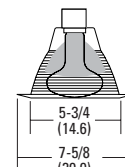

7B2/7B2W TOR