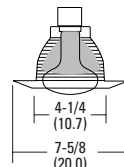

FEATURES & SPECIFICATIONS

INTENDED USE

All trims are compatible with L7X R6, L7X PHC R6 and L7XR R6. Only 701 R12, 7B1W R24, 7LD1 R12 and 7E1 R6 are compatible with L7XP R6 and L7XPR R6.

CONSTRUCTION

Aluminum one piece reflector.

Polyester powder coat paint.

All trim finishes have integral flange.

INSTALLATION

Socket to trim interface.

Trim retention is achieved by utilizing two side-mounted torsion springs on the trim and two receiving brackets in the can, ensuring a consistently tight fit with the ceiling.

LISTING

U.L. Listed to U.S. and Canadian safety standards.

All trims are damp location listed. Lensed trim is wet location listed.

WARRANTY

Fixtures are covered by Lithonia Lighting 24-month warranty against mechanical defects in manufacture.

Catalog Number
Notes
Type

Contractor Select Incandescent

6" Trims

IC/Non IC
New Construction
Remodel

7B1W TOR

ORDERING INFORMATION

Must be ordered in standard carton quantity multiples.

Catalog Number	UPC	Description	Max Lamp Wattages	Size	Color	Type	Pallet Qty.	Standard Carton Qty.
701 TOR R12	745975232161	6" shallow trim	IC: 75 Par30, 65 BR30	Wide	White	Open	480	12
702 TOR R24	745975280780	6" trim	IC: 75 Par30, 65 BR30	Narrow	White	Open	1440	24
7B1W TOR R24	784231109984	6" shallow trim	IC: 75 Par30, 65 BR30	Wide	White	Baffle	1440	24
7B2W TOR R24	745975231416	6" trim	IC: 75 Par30, 65 BR30	Narrow	White	Baffle	576	24
7B2 TOR R12	745975231911	6" trim	IC: 75 Par30, 65 BR30	Narrow	Black	Baffle	1440	12
7LD1 R12	784231085448	6" shallow trim	IC: 40 A19	Wide	White	Lensed	540	12
7E1 TOR R6	784231085455	6" shallow trim	IC: 75 Par30, 65 BR30	Wide	White	Eyeball	360	6