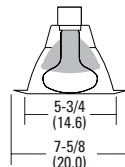

FEATURES & SPECIFICATIONS

INTENDED USE

All trims are compatible with L7X R6, L7X PHC R6 and L7XR R6. Only 701 R12, 7B1W R24, 7LD1 R12 and 7E1 R6 are compatible with L7XP R6 and L7XPR R6.

CONSTRUCTION

Aluminum one piece reflector.

Polyester powder coat paint.

All trim finishes have integral flange.

INSTALLATION

Socket to trim interface.

Trim retention is achieved by utilizing two side-mounted torsion springs on the trim and two receiving brackets in the can, ensuring a consistently tight fit with the ceiling.

LISTING

U.L. Listed to U.S. and Canadian safety standards.

All trims are damp location listed. Lensed trim is wet location listed.

WARRANTY

Fixtures are covered by Lithonia Lighting 24-month warranty against mechanical defects in manufacture.

Catalog Number
Notes
Type

Contractor Select Incandescent

6" Trims

IC/Non IC
New Construction
Remodel

702 TOR

ORDERING INFORMATION

Must be ordered in standard carton quantity multiples.

Catalog Number	UPC	Description	Max Lamp Wattages	Size	Color	Type	Pallet Qty.	Standard Carton Qty.
701 TOR R12	745975232161	6" shallow trim	IC: 75 Par30, 65 BR30	Wide	White	Open	480	12
702 TOR R24	745975280780	6" trim	IC: 75 Par30, 65 BR30	Narrow	White	Open	1440	24
7B1W TOR R24	784231109984	6" shallow trim	IC: 75 Par30, 65 BR30	Wide	White	Baffle	1440	24
7B2W TOR R24	745975231416	6" trim	IC: 75 Par30, 65 BR30	Narrow	White	Baffle	576	24
7B2 TOR R12	745975231911	6" trim	IC: 75 Par30, 65 BR30	Narrow	Black	Baffle	1440	12
7LD1 R12	784231085448	6" shallow trim	IC: 40 A19	Wide	White	Lensed	540	12
7E1 TOR R6	784231085455	6" shallow trim	IC: 75 Par30, 65 BR30	Wide	White	Eyeball	360	6