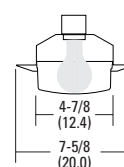

701 TOR

702 TOR

7B1W TOR

7B2/7B2W TOR

7LD1

7E1 TOR

ORDERING INFORMATION

Must be ordered in standard carton quantity multiples.

Catalog Number	UPC	Description	Max Lamp Wattages	Size	Color	Type	Pallet Qty.	Standard Carton Qty.
701 TOR R12	745975232161	6" shallow trim	IC: 75 Par30, 65 BR30	Wide	White	Open	480	12
702 TOR R24	745975280780	6" trim	IC: 75 Par30, 65 BR30	Narrow	White	Open	1440	24
7B1W TOR R24	784231109984	6" shallow trim	IC: 75 Par30, 65 BR30	Wide	White	Baffle	1440	24
7B2W TOR R24	745975231416	6" trim	IC: 75 Par30, 65 BR30	Narrow	White	Baffle	576	24
7B2 TOR R12	745975231911	6" trim	IC: 75 Par30, 65 BR30	Narrow	Black	Baffle	1440	12
7LD1 R12	784231085448	6" shallow trim	IC: 40 A19	Wide	White	Lensed	540	12
7E1 TOR R6	784231085455	6" shallow trim	IC: 75 Par30, 65 BR30	Wide	White	Eyeball	360	6