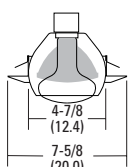

701 TOR

702 TOR

7B1W TOR

7B2/7B2W TOR

7LD1

7E1 TOR

ORDERING INFORMATION

Must be ordered in standard carton quantity multiples.

Catalog Number	UPC	Description	Max Lamp Wattages	Size	Color	Type	Pallet Qty.	Standard Carton Qty.
701 TOR R12	745975232161	6" shallow trim	IC: 75 Par30, 65 BR30	Wide	White	Open	480	12
702 TOR R24	745975280780	6" trim	IC: 75 Par30, 65 BR30	Narrow	White	Open	1440	24
7B1W TOR R24	784231109984	6" shallow trim	IC: 75 Par30, 65 BR30	Wide	White	Baffle	1440	24
7B2W TOR R24	745975231416	6" trim	IC: 75 Par30, 65 BR30	Narrow	White	Baffle	576	24
7B2 TOR R12	745975231911	6" trim	IC: 75 Par30, 65 BR30	Narrow	Black	Baffle	1440	12
7LD1 R12	784231085448	6" shallow trim	IC: 40 A19	Wide	White	Lensed	540	12
7E1 TOR R6	784231085455	6" shallow trim	IC: 75 Par30, 65 BR30	Wide	White	Eyeball	360	6