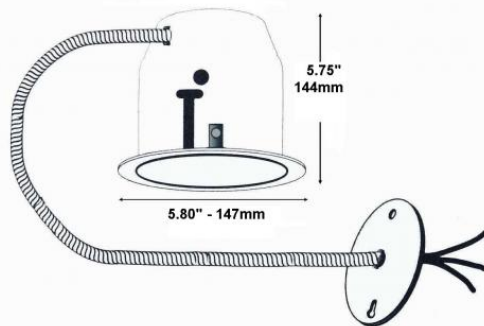

Each unit comes complete with a mounting plate, mounting clips and an 18" BX cable, for quick connection into a junction box. Built-in thermal protection included.

For use with a PAR30, BR30 style bulb, in either a halogen or LED type.

ALSO AVAILABLE:

Decorative baffle available in either White (BA45WH) or Black (BA45BLK)

Technical information

Height (1)	5.75" (146.1 mm)
Diameter	5.80" (147.3 mm)
Cutting hole	4.65" (118.1 mm)
Voltage	120V
Bulb	PAR30/BR30, 75W
Bulb	PAR30 LED / DEL