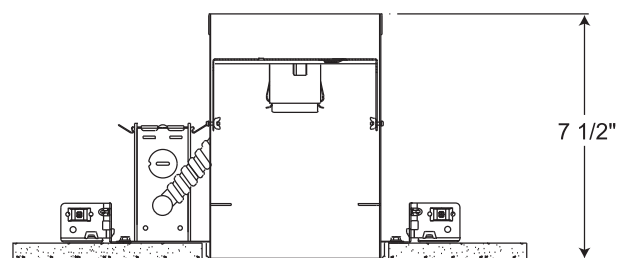

Junction Box Pre-wired junction box provided with (5) ½" and (1) ¾" knockouts, (4) Non-metallic sheathed cable connectors and ground wire, U.L. listed/CSA certified for through-branch wiring, maximum 8 No. 12 AWG 90° C branch circuit conductors (4 in, 4 out) • Junction box provided with removable access plates • Knockouts equipped with pryout slots.

Mounting Frame 22-gauge die-formed galvanized steel mounting frame • Rough-in section (junction box, mounting frame, housing and bar hangers) fully assembled for ease of installation • Sight lines embossed on mounting frame to allow for easy viewing when aligning fixtures.

Housing IC housing, .032" aluminum sealed for Air-Loc Compliance • Housing is vertically adjustable to accommodate up to a 1" ceiling thickness.

PRODUCT CODES

Catalog Number	Input Voltage	Lamp Rating (max.)
IC20	120V	A19/BR30/PAR20/PAR30/PAR30L/R20/R30 (See reverse for max. trim rating)

REV-1/12

DIMENSIONS

5 5/8" CEILING CUTOUT

ACCESSORIES

Catalog No.	Description
ALG5	Air-Loc Gasket

To order, specify catalog number.