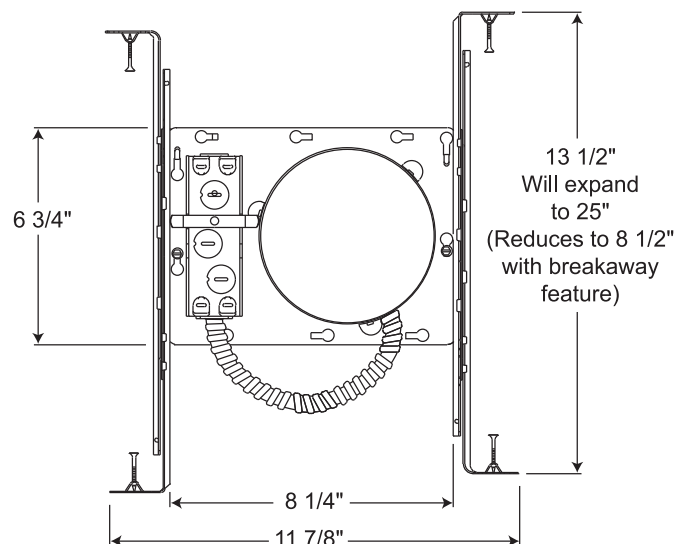

Junction Box Pre-wired junction box provided with (5) ½" and (1) ¾" knockouts, (4) Non-metallic sheathed cable connectors and ground wire, U.L. listed/CSA certified for through-branch wiring, maximum 8 No. 12 AWG 90° C branch circuit conductors (4 in, 4 out) • Junction box provided with removable access plates • Knockouts equipped with pryout slots.

Mounting Frame 22-gauge die-formed galvanized steel mounting frame • Rough-in section (junction box, mounting frame, housing and bar hangers) fully assembled for ease of installation • Sight lines embossed on mounting frame to allow for easy viewing when aligning fixtures.

Housing IC housing, .032" aluminum sealed for Air-Loc Compliance • Housing is vertically adjustable to accommodate up to a 1" ceiling thickness.

PRODUCT CODES

Catalog Number	Input Voltage	Lamp Rating (max.)
IC20	120V	A19/BR30/PAR20/PAR30/PAR30L/R20/R30 (See reverse for max. trim rating)

REV-1/12

DIMENSIONS

5 5/8" CEILING CUTOUT

ACCESSORIES

Catalog No.	Description
ALG5	Air-Loc Gasket

To order, specify catalog number.