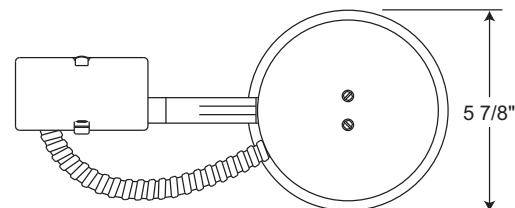

PRODUCT SPECIFICATIONS

Lamp Lamp ratings based on trim selected—see reverse.

Socket Medium base porcelain with nickel-plated copper screw shell • Drop socket with spring to accommodate certain trim installation.

Trims Trim selection shown on reverse.

Labels U.L. listed for through-branch wiring, damp locations and IP • Product thermally protected against improper use of lamps or insulation • Union made • UL Listed/CSA certified • Trims 210N, 211 and 212N are wet location approved for covered ceiling applications • Trims 215 and 216 are wet location approved for covered ceiling applications, **when used with outdoor rated lamps.**

Testing All reports are based on published industry procedures; field performance may differ from laboratory performance.

Product specifications subject to change without notice.

DIMENSIONS

5 1/2" CEILING CUTOUT