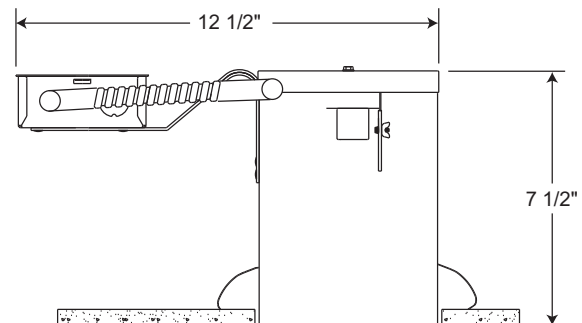

PRODUCT SPECIFICATIONS

Lamp Lamp ratings based on trim selected—see reverse.

Socket Medium base porcelain with nickel-plated copper screw shell • Drop socket with spring to accommodate certain trim installation.

Trims Trim selection shown on reverse.

Labels U.L. listed for through-branch wiring, damp locations and IP • Product thermally protected against improper use of lamps or insulation • Union made • UL Listed/CSA certified • Trims 210N, 211 and 212N are wet location approved for covered ceiling applications • Trims 215 and 216 are wet location approved for covered ceiling applications, **when used with outdoor rated lamps.**

Testing All reports are based on published industry procedures; field performance may differ from laboratory performance.

Product specifications subject to change without notice.

DIMENSIONS

5 1/2" CEILING CUTOUT