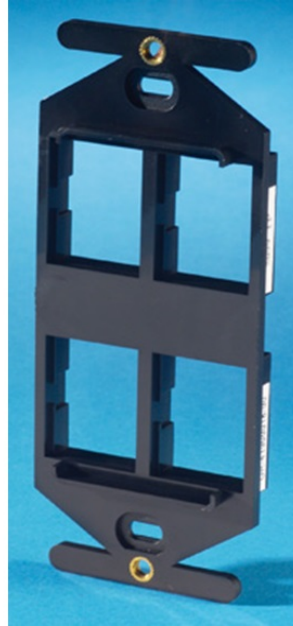

# TracJack Stylistics Frame, four-port, Black

OR-41900018-00

## features & benefits

TracJack Stylistics Plastic Duplex Frame accepts four front-loading TracJack modules in the rectangular electrical mounting footprint of a GFCI outlet. It is compatible with many cable delivery systems that can house electrical duplex outlets

- **Matches rectangular electrical outlet (GFI) footprint:** Supports use with electrical delivery system.
- **Field configurable with TracJacks:** Design or site flexibility for new or retrofit.
- **Supports TracJack footprint:** Broad offering of connector options.
- **Front load and access:** Connector access without removing plate.
- **Choice of colors:** Compatible with many environments.

### **Dimensions**

Depth Metric: 11.43 mm  
Height Metric: 103.88 mm  
Height U S: 4.09"  
Width Metric: 44.45 mm