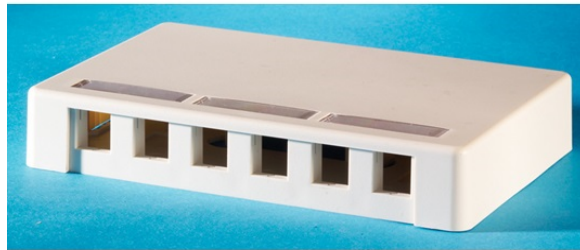

Surface mount box, holds six Keystone jacks or modules

OR-KSSMB6

TechChoice surface mount boxes are compatible with Wiremold Eclipse raceway.

features & benefits

specifications

General Info

Color: Fog white
Footprint: Keystone
Product Series: TechChoice
Type: Plates and Boxes