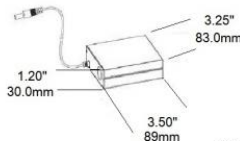

This ultra-thin recessed unit is IC and AIR TIGHT rated and with its thin profile allows installation in almost any location. It is suitable for wet locations, such as a shower and outdoors in soffits. Included with the unit is a junction box with driver, pressure fit clips and Quick Connect wire connectors for quick and easy installation. The junction box has integrated screw holes to allow the box to be secured to studs or joists, if needed. The maximum number of the 12W fixtures that can be installed with a standard 150W LED dimmer is 12 units. The 3K & 4k model replaces a 800 lumen 65W halogen style bulb. This product is CSA certified in Canada and the US conforms to UL standard 1598 and CSA standard C22.2 NO. 250.0, and includes the following:

**Height including clip
 **Hauteur avec pince
 1.13"

Données techniques

Cutting hole	6.33"
Beam Angle	107° ± 1/2
Color Temperature	3K / 4K
CRI	>80
Mounting Plate	AMP/MPHB 600
Dimmable	Y
LED Life	50,000hrs
Light Output - Lumen	950LM
Operating Temperature	-20°C + 40°C