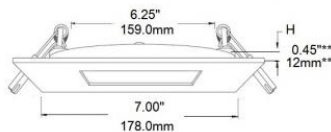

This ultra-thin recessed unit is IC and AIR TIGHT rated and with its thin profile allows installation in almost any location. It is suitable for wet locations, such as a shower and outdoors in soffits. Included with the unit is a junction box with driver, pressure fit clips and Quick Connect wire connectors for quick and easy installation. The junction box has integrated screw holes to allow the box to be secured to studs or joists, if needed. The maximum number of the 12W fixtures that can be installed with a standard 150W LED dimmer is 12 units. The 3K & 4k model replaces a 800 lumen 65W halogen style bulb. This product is CSA certified in Canada and the US conforms to UL standard 1598 and CSA standard C22.2 NO. 250.0, and includes the following:

**Height including clip
 **Hauteur avec pince
 1.13"

Données techniques

Cutting hole	6.33"
Beam Angle	107° ± 1/2
Color Temperature	3K / 4K
CRI	>80
Mounting Plate	AMP/MPHB 600
Dimmable	Y
LED Life	50,000hrs
Light Output - Lumen	950LM
Operating Temperature	-20°C + 40°C