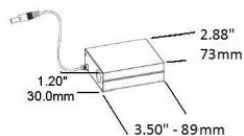

RZR-300-6W-3K-SC : SATIN CHROME - 3K

RZR-300-6W-4K-WH : WHITE - 4K

RZR-300-6W-4K-BLK : BLACK - 4K

RZR-300-6W-4K-SC : SATIN CHROME - 4K

This ultra-thin recessed unit is IC and AIR TIGHT rated and with its thin profile allows installation in almost any location. It is suitable for wet locations, such as a shower and outdoors in soffits. Included with the unit is a junction box with driver, pressure fit clips and Quick Connect wire connectors for quick and easy installation. The junction box has integrated screw holes to allow the box to be secured to studs or joists, if needed. The maximum number of the 6W fixtures that can be installed with a standard 150W LED dimmer is 20 units. The 3K & 4K models replace a 420 lumen 50W halogen style bulb. This product is CSA certified in Canada and the US conforms to UL standard 1598 and CSA standard C22.2 NO. 250.0, and includes the following:

**Height including clip

**Hauteur avec pince

1.09"
28mm

Données techniques

Operating Temperature	-20°C + 40°C
Cutting hole	3.25"
Beam Angle	107° ± ½
Color Temperature	3K / 4K
CRI	>80
Dimmable	Y
LED Life	50,000hrs
Mounting Plate	MP/AMP/MPHB 300
Light Output - Lumen	420LM
Voltage	120V