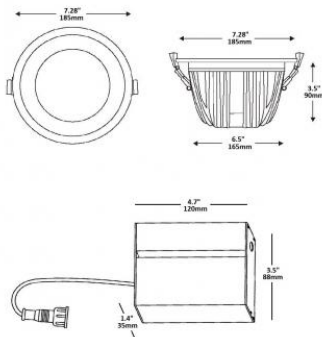

APX-LED-610

6" HIGH PERFORMANCE APEX SERIES - 20W

Product codes

APX610-1520-3K-WH : WHITE-WHITE 3K

APX610-1520-3K-WCH : WHITE-WHITE 3K

APX610-1520-4K-WH : WHITE-WHITE 4K

APX610-1520-4K-WCH : WHITE-CHROME 4K

This high performance LED recessed downlight comes with a pressure-fit spring clips for an easy installation. Integrated LED technology offers low-energy, long lasting performance with outstanding light outputs up to 2500 lumens.

The polycarbonate 60 degree reflector is designed for maximum reflection efficiency. The deep regressed diffuser is designed to eliminate the glare from the high powered LED. It is available with a White or Chrome reflector.

The body is constructed of die cast aluminum in 3", 4", 6" & 8" trim sizes with a junction box manufactured in aluminum extrusion. Designed to replace existing CFL/PL, fluorescent or incandescent fixtures. Well adapted for any new, remodel or old commercial applications. For easy and quick installation, the unit comes with pressure-fit spring clips, quick connect wire connectors and IC rated.

It features a 0-10V dimmable driver (120-277V). An optional 120V dimmable driver is available.

Données techniques

Cutting hole	6.50" (165.1 mm)
Beam Angle	60° ± 1/2
Color Temperature	3000k / 4000k
Mounting Plate	AMP600/MPHB600
CRI	>80
Voltage	120-277V
Dimmable	0-10V DIM
Volt - Special Order	120V
Dimmable	120V - DIM
Bulb Life	45,000hrs
Light Output - Lumen	1660LM
Operating Temperature	-20°C + 40°C
Amps	0.1682