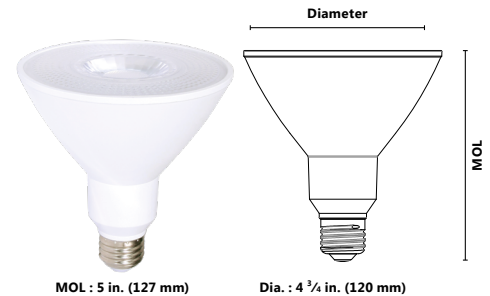

Order code: 66301
 Description: P38/16.5W/40K/25/CHOICE/STD
 UPC: 69549663015
 Case quantity: 6

PERFORMANCE DATA

Shape: PAR38
 Base: E26
 Watts(W): 16.5
 Volts (VAC): 120
 Colour temperature (K)**: 4 000
 Life L70 (hrs): 15 000
 Initial lumens (lm)*: 1 548
 Initial lumens per watt (lm/W): 94
 CRI: 94
 Beam angle (°): 25
 CBCP: 6 067
 Power factor: 0.9
 Operating temperature range: -20 °C to 40 °C (-4 °F to 104 °F)
 Traditional equivalent (W): 100