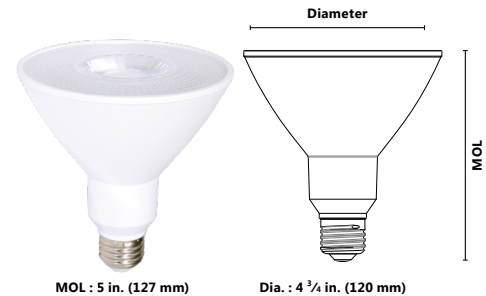

Order code: 66300
 Description: P38/16.5W/30K/40/CHOICE/STD
 UPC: 69549663008
 Case quantity: 6

PERFORMANCE DATA

Shape: PAR38
 Base: E26
 Watts(W): 16.5
 Volts (VAC): 120
 Colour temperature (K)**: 3 000
 Life L70 (hrs): 15 000
 Initial lumens (lm)*: 1 355
 Initial lumens per watt (lm/W): 82
 CRI: 95
 Beam angle (°): 40
 CBCP: 2 527
 Power factor: 0.98
 Operating temperature range: -20 °C to 40 °C (-4 °F to 104 °F)
 Traditional equivalent (W): 100