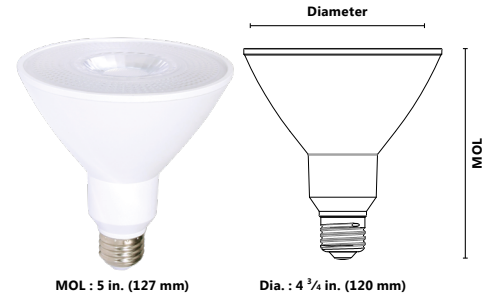

Order code: 66299
 Description: P38/16.5W/30K/25/CHOICE/STD
 UPC: 69549662995
 Case quantity: 6

PERFORMANCE DATA

Shape: PAR38
 Base: E26
 Watts(W): 16.5
 Volts (VAC): 120
 Colour temperature (K)**: 3 000
 Life L70 (hrs): 15 000
 Initial lumens (lm)*: 1 419
 Initial lumens per watt (lm/W): 86
 CRI: 94
 Beam angle (°): 25
 CBCP: 6 067
 Power factor: 0.9
 Operating temperature range: -20 °C to 40 °C (-4 °F to 104 °F)
 Traditional equivalent (W): 100