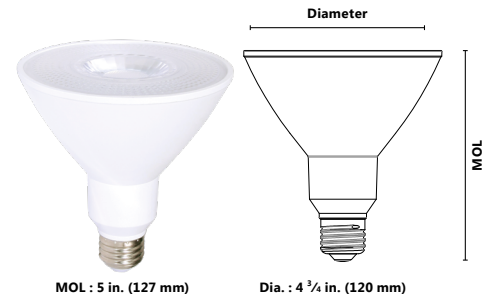

Order code: 66297
 Description: P38/16.5W/27K/25/CHOICE/STD
 UPC: 69549662971
 Case quantity: 6

PERFORMANCE DATA

Shape: PAR38
 Base: E26
 Watts(W): 16.5
 Volts (VAC): 120
 Colour temperature (K)**: 2 700
 Life L70 (hrs): 15 000
 Initial lumens (lm)*: 1 360
 Initial lumens per watt (lm/W): 82
 CRI: 93
 Beam angle (°): 25
 CBCP: 6 067
 Power factor: 0.9
 Operating temperature range: -20 °C to 40 °C (-4 °F to 104 °F)
 Traditional equivalent (W): 100