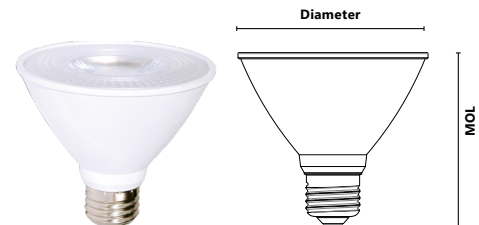

Order code: 66291
 Description: P30S/12W/27K/25/CHOICE/STD
 UPC: 669549662919
 Case quantity: 6

MOL : 3 3/4 in. (85mm) Dia. : 3 3/4 in. (95 mm)

PERFORMANCE DATA

Shape: PAR30SN
 Base: E26
 Watts(W): 12
 Volts (VAC): 120
 Colour temperature (K)**: 2 700
 Life L70 (hrs): 15 000
 Initial lumens (lm)*: 934
 Initial lumens per watt (lm/W): 78
 CRI: 92
 Beam angle (°): 25
 CBCP: 3 843
 Power factor: 0.93
 Operating temperature range: -20 °C to 40 °C (-4 °F to 104 °F)
 Traditional equivalent (W): 75

*Initial lumens range: +/- 10 % **Typical colour temperature range: +/- 10 %

COMPATIBLE DIMMERS

Legrand	HCL453P, RH703PTUTC
Cooper	AAL06, DAL06P, SLC03P
Leviton	6615, 6674, DSL06-1LZ, DSM10-1LZ, IPE04-1LZ, IPL06
Lutron	AYCL-253P, CTCL-153P, DVCL-153P, DVCL-253P, DVELV-300P, MACL-153P, PD-6WCL, SELV-300P