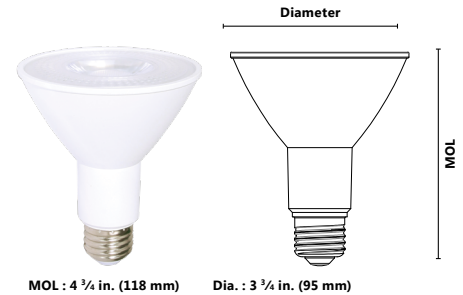

Order code: 66290
 Description: P30L/12W/40K/40/CHOICE/STD
 UPC: 69549662902
 Case quantity: 6

PERFORMANCE DATA

Shape: PAR30LN
 Base: E26
 Watts(W): 12
 Volts (VAC): 120
 Colour temperature (K)**: 4 000
 Life L70 (hrs): 15 000
 Initial lumens (lm)*: 996
 Initial lumens per watt (lm/W): 83
 CRI: 95
 Beam angle (°): 40
 CBCP: 1 813
 Power factor: 0.94
 Operating temperature range: -20 °C to 40 °C (-4 °F to 104 °F)
 Traditional equivalent (W): 75