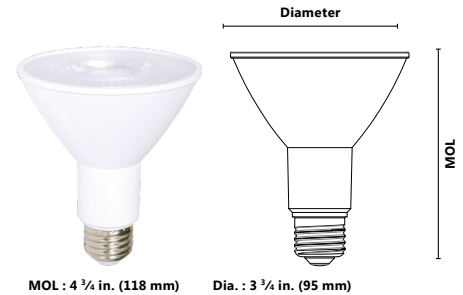

Order code: 66289
 Description: P30L/12W/40K/25/CHOICE/STD
 UPC: 69549662896
 Case quantity: 6

PERFORMANCE DATA

Shape: PAR30LN
 Base: E26
 Watts(W): 12
 Volts (VAC): 120
 Colour temperature (K)**: 4 000
 Life L70 (hrs): 15 000
 Initial lumens (lm)*: 1 024
 Initial lumens per watt (lm/W): 85
 CRI: 94
 Beam angle (°): 25
 CBCP: 4 178
 Power factor: 0.93
 Operating temperature range: -20 °C to 40 °C (-4 °F to 104 °F)
 Traditional equivalent (W): 75