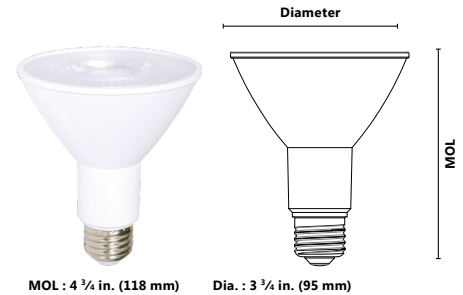

Order code: 66288
 Description: P30L/12W/30K/40/CHOICE/STD
 UPC: 69549662889
 Case quantity: 6

PERFORMANCE DATA

Shape: PAR30LN
 Base: E26
 Watts(W): 12
 Volts (VAC): 120
 Colour temperature (K)**: 3 000
 Life L70 (hrs): 15 000
 Initial lumens (lm)*: 935
 Initial lumens per watt (lm/W): 78
 CRI: 95
 Beam angle (°): 40
 CBCP: 1 813
 Power factor: 0.93
 Operating temperature range: -20 °C to 40 °C (-4 °F to 104 °F)
 Traditional equivalent (W): 75