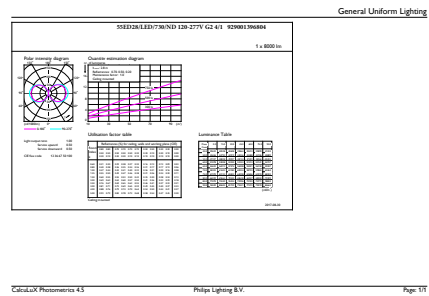

TrueForce LED Public (Urban/Road – HPS/MH)

Voltage (Nom)	120-277 V
Temperature	
T-Case Maximum (Nom)	80 °C
Controls and Dimming	
Dimmable	No
Mechanical and Housing	
Bulb Finish	Clear (CL)

Product Data

Order product name	55ED28/LED/730/ND 120-277V G2 4/1
EAN/UPC - Product	046677473631
Order code	473637
Numerator - Quantity Per Pack	1
Numerator - Packs per outer box	4
Material Nr. (12NC)	929001396804
Net Weight (Piece)	0.900 kg

Dimensional drawing

Product	D	C
55ED28/LED/730/ND 120-277V G2 4/1	105 mm	204 mm

HIB NAM Post top 8000lm 3000K G2

Photometric data

High Intensity 40W E39 ED-28 Clear 3000K

TrueForce LED Public (Urban/Road – HPS/MH)