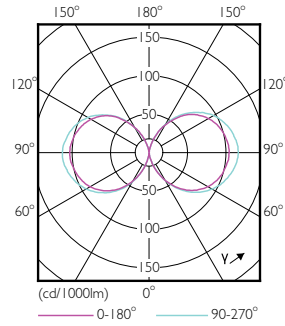

Product data

General Information	
Cap-Base	E39 [Single Contact Mogul Screw]
Nominal Lifetime (Nom)	50000 h
Switching Cycle	50000X
Technical Type	55-150W
Light Technical	
Color Code	730 [CCT of 3000K]
Beam Angle (Nom)	360 °
Initial lumen (Nom)	8000 lm
Luminous Flux (Rated) (Nom)	8000 lm
Color Designation	White (WH)
Correlated Color Temperature (Nom)	3000 K

TrueForce LED Public (Urban/Road – HPS/MH)

Voltage (Nom)	120-277 V
Temperature	
T-Case Maximum (Nom)	80 °C
Controls and Dimming	
Dimmable	No
Mechanical and Housing	
Bulb Finish	Clear (CL)

Product Data

Order product name	55ED28/LED/730/ND 120-277V G2 4/1
EAN/UPC - Product	046677473631
Order code	473637
Numerator - Quantity Per Pack	1
Numerator - Packs per outer box	4
Material Nr. (12NC)	929001396804
Net Weight (Piece)	0.900 kg

Dimensional drawing

Product	D	C
55ED28/LED/730/ND 120-277V G2 4/1	105 mm	204 mm

HIB NAM Post top 8000lm 3000K G2

Photometric data

High Intensity 40W E39 ED-28 Clear 3000K

TrueForce LED Public (Urban/Road – HPS/MH)

Photometric data

HIB NAM Trueforce 55W E39 Clear 730 36D ND

Lifetime

HIB NAM Trueforce 26W E26 Clear 730 36D ND

HIB NAM Trueforce 26W E26 Clear 730 36D ND