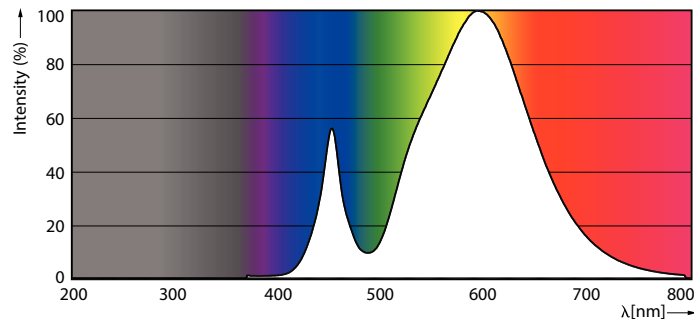

Product data

General Information	
Cap-Base	E39 [Single Contact Mogul Screw]
Nominal Lifetime (Nom)	50000 h
Switching Cycle	50000X
Technical Type	55-150W
Light Technical	
Color Code	730 [CCT of 3000K]
Beam Angle (Nom)	360 °
Initial lumen (Nom)	8000 lm
Luminous Flux (Rated) (Nom)	8000 lm
Color Designation	White (WH)
Correlated Color Temperature (Nom)	3000 K

Luminous Efficacy (Rated) (Nom)	133.33 lm/W
Color Consistency	ANSI 3000K
Color Rendering Index (Nom)	70
LLMF At End Of Nominal Lifetime (Nom)	70 %
Operating and Electrical	
Input Frequency	50 to 60 Hz
Power (Rated) (Nom)	55 W
Lamp Current (Nom)	460 mA
Wattage Equivalent	150 W
Starting Time (Nom)	0.5 s
Warm Up Time to 60% Light (Nom)	0.5 s
Power Factor (Nom)	0.9

TrueForce LED Public (Urban/Road – HPS/MH)

Voltage (Nom)	120-277 V
Temperature	
T-Case Maximum (Nom)	80 °C
Controls and Dimming	
Dimmable	No
Mechanical and Housing	
Bulb Finish	Clear (CL)

Product Data

Order product name	55ED28/LED/730/ND 120-277V G2 4/1
EAN/UPC - Product	046677473631
Order code	473637
Numerator - Quantity Per Pack	1
Numerator - Packs per outer box	4
Material Nr. (12NC)	929001396804
Net Weight (Piece)	0.900 kg

Dimensional drawing

Product	D	C
55ED28/LED/730/ND 120-277V G2 4/1	105 mm	204 mm

HIB NAM Post top 8000lm 3000K G2

Photometric data

High Intensity 40W E39 ED-28 Clear 3000K

TrueForce LED Public (Urban/Road – HPS/MH)