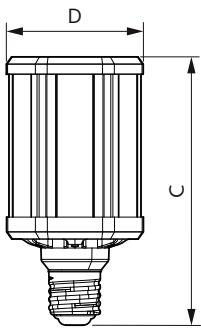

Product data

General Information	
Cap-Base	E39 [Single Contact Mogul Screw]
Nominal Lifetime (Nom)	50000 h
Switching Cycle	50000X
Technical Type	55-150W
Light Technical	
Color Code	730 [CCT of 3000K]
Beam Angle (Nom)	360 °
Initial lumen (Nom)	8000 lm
Luminous Flux (Rated) (Nom)	8000 lm
Color Designation	White (WH)
Correlated Color Temperature (Nom)	3000 K

TrueForce LED Public (Urban/Road – HPS/MH)

Voltage (Nom)	120-277 V
Temperature	
T-Case Maximum (Nom)	80 °C
Controls and Dimming	
Dimmable	No
Mechanical and Housing	
Bulb Finish	Clear (CL)

Product Data

Order product name	55ED28/LED/730/ND 120-277V G2 4/1
EAN/UPC - Product	046677473631
Order code	473637
Numerator - Quantity Per Pack	1
Numerator - Packs per outer box	4
Material Nr. (12NC)	929001396804
Net Weight (Piece)	0.900 kg

Dimensional drawing

Product	D	C
55ED28/LED/730/ND 120-277V G2 4/1	105 mm	204 mm

HIB NAM Post top 8000lm 3000K G2

Photometric data

High Intensity 40W E39 ED-28 Clear 3000K

TrueForce LED Public (Urban/Road – HPS/MH)