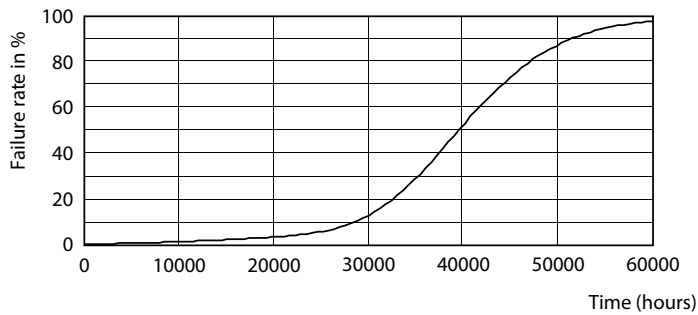

Lifetime

HIB NAM Trueforce 26W E26 Clear 730 36D ND