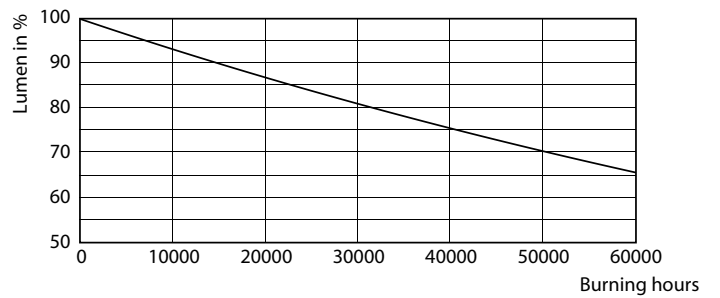

Product data

General Information	
Cap-Base	E39 [Single Contact Mogul Screw]
Nominal Lifetime (Nom)	50000 h
Switching Cycle	50000X
Technical Type	55-150W
Light Technical	
Color Code	730 [CCT of 3000K]
Beam Angle (Nom)	360 °
Initial lumen (Nom)	8000 lm
Luminous Flux (Rated) (Nom)	8000 lm
Color Designation	White (WH)
Correlated Color Temperature (Nom)	3000 K

Luminous Efficacy (Rated) (Nom)	133.33 lm/W
Color Consistency	ANSI 3000K
Color Rendering Index (Nom)	70
LLMF At End Of Nominal Lifetime (Nom)	70 %
Operating and Electrical	
Input Frequency	50 to 60 Hz
Power (Rated) (Nom)	55 W
Lamp Current (Nom)	460 mA
Wattage Equivalent	150 W
Starting Time (Nom)	0.5 s
Warm Up Time to 60% Light (Nom)	0.5 s
Power Factor (Nom)	0.9

Photometric data

HIB NAM Trueforce 55W E39 Clear 730 36D ND

Lifetime

HIB NAM Trueforce 26W E26 Clear 730 36D ND

HIB NAM Trueforce 26W E26 Clear 730 36D ND