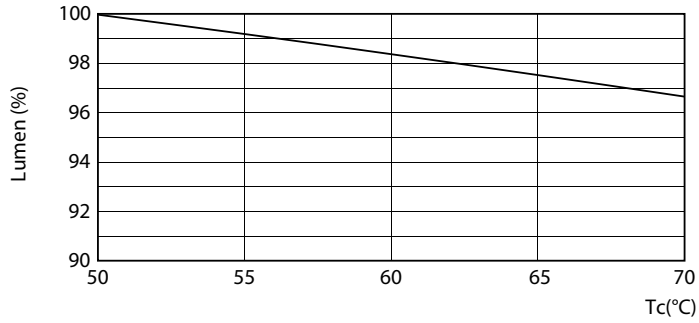

LED InstantFit Lamps

Lifetime