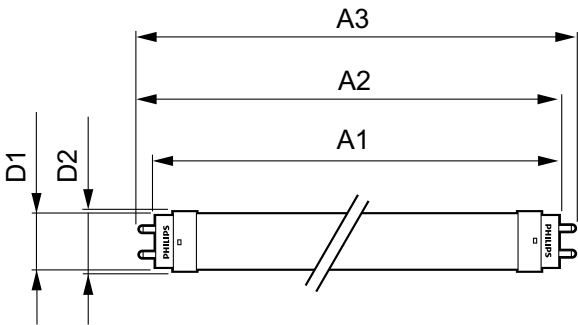

LED InstantFit Lamps

12T8/PRO/48-835/IF17/G 10/1 FB

Philips LED T8 InstantFit Lamps are an ideal energy saving choice for existing linear fluorescent fixtures.

Product data

General Information	
Cap-Base	G13 [Medium Bi-Pin Fluorescent]
Main Application	Indoor
Nominal Lifetime (Nom)	50000 h
Switching Cycle	50000X
B50L70	50000 h
Light Technical	
Color Code	835 [CCT of 3500K]
Initial lumen (Nom)	1700 lm
Luminous Flux (Rated) (Nom)	1700 lm
Correlated Color Temperature (Nom)	3500 K
Color Consistency	<6
Color Rendering Index (Nom)	82
LLMF At End Of Nominal Lifetime (Nom)	70 %
Operating and Electrical	
Input Frequency	25000-105000 Hz
Power (Rated) (Nom)	12 W
Lamp Current (Max)	260 mA
Lamp Current (Min)	100 mA
Starting Time (Nom)	0.5 s
Warm Up Time to 60% Light (Nom)	0.5 s
Power Factor (Nom)	0.9

Voltage (Nom)	120-277, 347 V
Temperature	
T-Ambient (Max)	45 °C
T-Ambient (Min)	-20 °C
T-Storage (Max)	65 °C
T-Storage (Min)	-40 °C
T-Case Maximum (Nom)	50 °C
Controls and Dimming	
Dimmable	No
Mechanical and Housing	
Product Length	1200 mm
Approval and Application	
Energy Saving Product	Yes
Approbation Marks	UL certificate RoHS compliance DLC compliance
Product Data	
Order product name	12T8/PRO/48-835/IF17/G 10/1 FB
EAN/UPC - Product	046677530471
Order code	530477
Numerator - Quantity Per Pack	1
Numerator - Packs per outer box	10

LED InstantFit Lamps

Material Nr. (12NC)	929001866104
Net Weight (Piece)	0.215 kg
Model Number	9290018661

Warnings and Safety

- Perform a visual inspection to ensure lamp holders (or sockets) are not damaged or loose. If the lamp holders (or sockets) are damaged, corroded, charred, blackened or loose, contact a qualified electrician for proper replacement.
- Please refer to the ballast compatibility guide located at www.philips.com/instantfit.

Dimensional drawing

TLED 1200mm T8 120-277V 1700lm 3500K G13

Product	D1	D2	A1	A2	A3
12T8/PRO/48-835/IF17/G	25.7 mm	26.3 mm	1198.1 mm	1205.2 mm	1212.3 mm
10/1 FB					

Photometric data

12W G13

12W G13 830 3000K