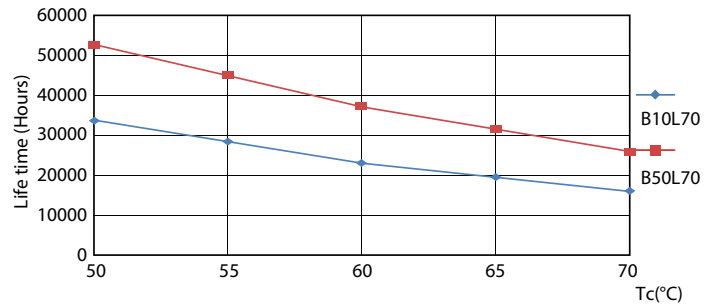

LED InstantFit Lamps

Lifetime

12W G13

12W G13

12W G13

12W G13

12W G13

LED InstantFit Lamps