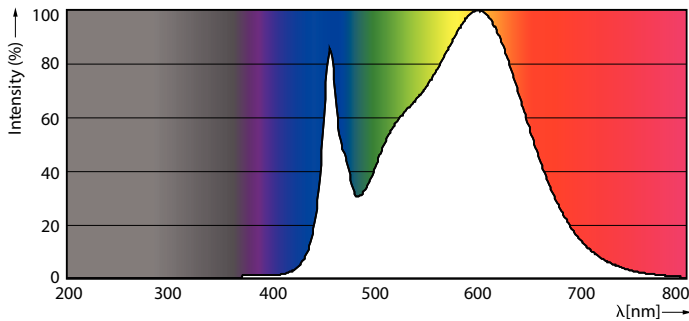

Photometric data

12W G13