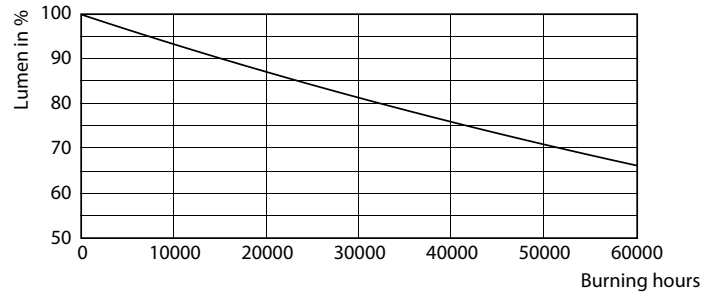

LED InstantFit Lamps

Lifetime