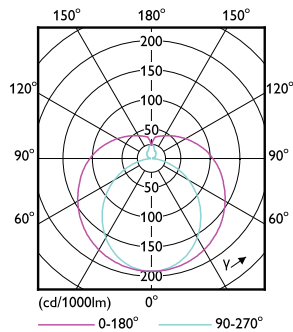

Dimensional drawing

TLED 1200mm T8 120-277V 1700lm 3500K G13

Product	D1	D2	A1	A2	A3
12T8/PRO/48-835/IF17/G	25.7 mm	26.3 mm	1198.1 mm	1205.2 mm	1212.3 mm
10/1 FB					

Photometric data

12W G13

12W G13 830 3000K