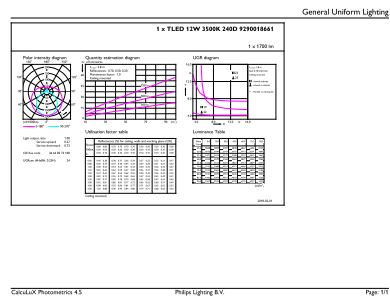

Dimensional drawing

TLED 1200mm T8 120-277V 1700lm 3500K G13

Product	D1	D2	A1	A2	A3
12T8/PRO/48-835/IF17/G	25.7 mm	26.3 mm	1198.1 mm	1205.2 mm	1212.3 mm
10/1 FB					

Photometric data

12W G13

12W G13 830 3000K