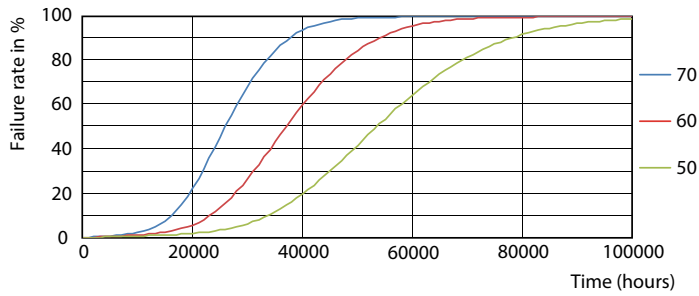

LED InstantFit Lamps

Lifetime

12W G13

12W G13

12W G13

12W G13

12W G13