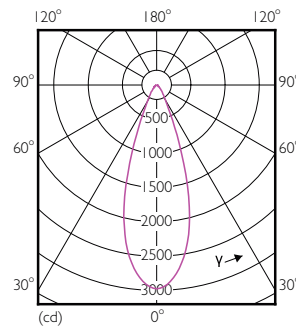

14-120W E26 PAR38 40D 830 3000K