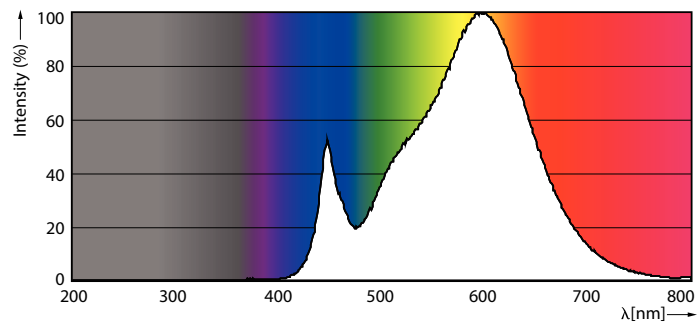

Photometric data

14-120W E26 PAR38