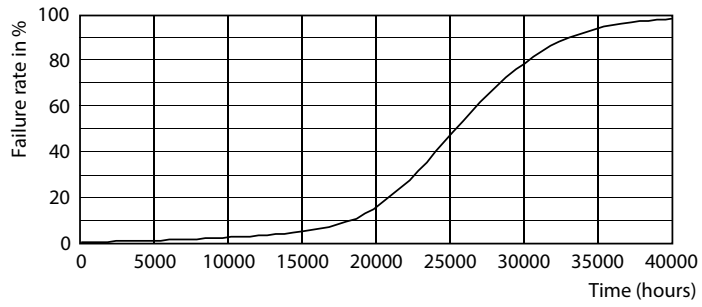

PAR38 LED

Lifetime

14-120W E26 PAR38

14-120W E26 PAR38