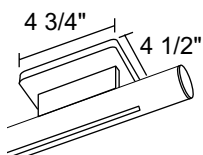

PRODUCT SPECIFICATIONS

Construction Extruded aluminum "I" beam channel mounted into 2-1/2" extruded aluminum housing • One-piece thermoplastic insulator • Assembly includes trac section, tubular housing, die-formed end-caps and end-feed/joiner at each end.

Labels UL listed, CSA certified.

INSTALLATION

Embossed polarity line provides visual cue to proper trac, trac connector and fixture alignment • Integral raceway in top of tube accommodates surface mount bracket, wall outrigger bracket or pendant mounting hardware • Field-cutting to length is not recommended.

Product specifications subject to change without notice.

DIMENSIONS

PRODUCT CODE

Catalog Number	Finish	Description	Actual Length
TT4WH	White	4' One Circuit Trac Tube	48 3/8"
TT4BL	Black	4' One Circuit Trac Tube	48 3/8"
TT8WH	White	8' One Circuit Trac Tube	96 3/8"
TT8BL	Black	8' One Circuit Trac Tube	96 3/8"

TRAC-MASTER®

Tube Trac System

TRAC SECTIONS, MOUNTINGS & JOINERS

TT4 and TT8

Mountings

TT528WH, TT528BL
Surface Mount Bracket. For mounting on T-bar or rigid ceiling. Supports trac housing 1 1/2" from ceiling. Use two for each trac tube section.