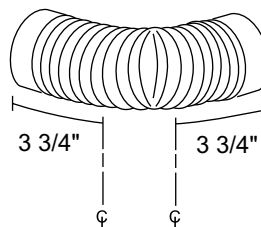

TT520WH, TT520BL
Flexible Accordion Joiner. Joins two trac tube sections. Adjusts from 60° to 300°. Includes electrical jumpers and joiner brackets.