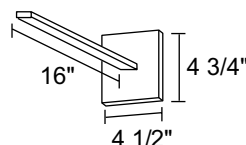

Product specifications subject to change without notice.

DIMENSIONS

PRODUCT CODE

Catalog Number	Finish	Description	Actual Length
TT4WH	White	4' One Circuit Trac Tube	48 3/8"
TT4BL	Black	4' One Circuit Trac Tube	48 3/8"
TT8WH	White	8' One Circuit Trac Tube	96 3/8"
TT8BL	Black	8' One Circuit Trac Tube	96 3/8"

TRAC-MASTER®

Tube Trac System

TRAC SECTIONS, MOUNTINGS & JOINERS

TT4 and TT8

Mountings

TT528WH, TT528BL
Surface Mount Bracket. For mounting on T-bar or rigid ceiling. Supports trac housing 1 1/2" from ceiling. Use two for each trac tube section.