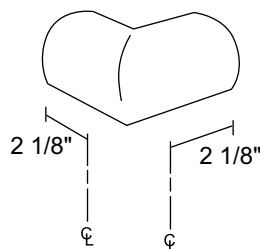

TT524WH, TT524BL
90° Right Angle Corner. Joins two trac tube sections. Includes electrical jumpers and joiner brackets.

Product specifications subject to change without notice.

1300 S. Wolf Road • Des Plaines, IL 60018 • Phone (847) 827-9880 • Fax (847) 827-2925
220 Chrysler Drive • Brampton, Ontario • Canada L6S 6B6 • Phone (905) 792-7335 • Fax (905) 792-0064
Visit us at www.junolightinggroup.com

Printed in U.S.A. ©2009 Juno Lighting, LLC.