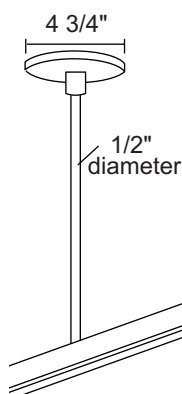

PRODUCT SPECIFICATIONS

Construction Extruded aluminum "I" beam channel mounted into 2-1/2" extruded aluminum housing • One-piece thermoplastic insulator • Assembly includes trac section, tubular housing, die-formed end-caps and end-feed/joiner at each end.

Product specifications subject to change without notice.

DIMENSIONS

PRODUCT CODE

Catalog Number	Finish	Description	Actual Length
TT4WH	White	4' One Circuit Trac Tube	48 3/8"
TT4BL	Black	4' One Circuit Trac Tube	48 3/8"
TT8WH	White	8' One Circuit Trac Tube	96 3/8"
TT8BL	Black	8' One Circuit Trac Tube	96 3/8"

TRAC-MASTER®

Tube Trac System

TRAC SECTIONS, MOUNTINGS & JOINERS

TT4 and TT8

Mountings

TT528WH, TT528BL
Surface Mount Bracket. For mounting on T-bar or rigid ceiling. Supports trac housing 1 1/2" from ceiling. Use two for each trac tube section.

TT529WH, TT529BL
Wall Mount Bracket. For mounting trac tube from wall. Trac tube extends 1 1/4" from wall. Use two for each trac tube section.

TT590-12 TT590-36
TT590-18 TT590-48
TT590-24
T-Bar Pendant Stem Kit (12", 18", 24", 36", 48"). Mechanically suspends and electrically feeds trac tube. Feed wires for trac tubes can be routed through stem. Use two for every 4' and 8' Trac Tube. Continuous runs require one every 4'.
WH, BL