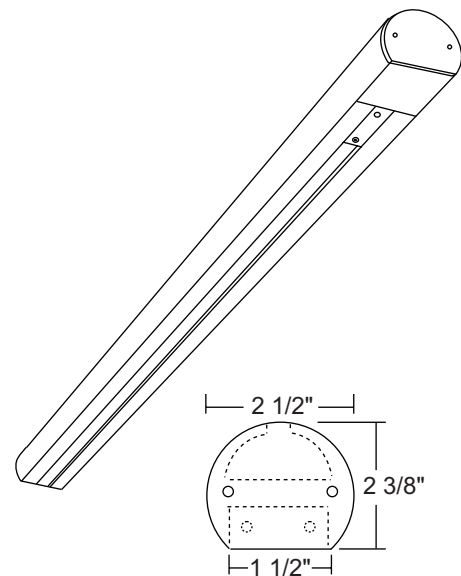

PRODUCT DESCRIPTION

Single-circuit trac sections mounted in a 2-1/2" diameter decorative tubular profile for surface or pendant mounting. Compatible with straight, right angle and flexible corner connectors to create straight runs or patterns. Accepts all Trac-Master and Trac-Lites trac fixtures.

PRODUCT SPECIFICATIONS

Construction Extruded aluminum "I" beam channel mounted into 2-1/2" extruded aluminum housing • One-piece thermoplastic insulator • Assembly includes trac section, tubular housing, die-formed end-caps and end-feed/joiner at each end.

Labels UL listed, CSA certified.

INSTALLATION

Embossed polarity line provides visual cue to proper trac, trac connector and fixture alignment • Integral raceway in top of tube accommodates surface mount bracket, wall outrigger bracket or pendant mounting hardware • Field-cutting to length is not recommended.

Product specifications subject to change without notice.

DIMENSIONS

PRODUCT CODE

Catalog Number	Finish	Description	Actual Length
TT4WH	White	4' One Circuit Trac Tube	48 3/8"
TT4BL	Black	4' One Circuit Trac Tube	48 3/8"
TT8WH	White	8' One Circuit Trac Tube	96 3/8"
TT8BL	Black	8' One Circuit Trac Tube	96 3/8"