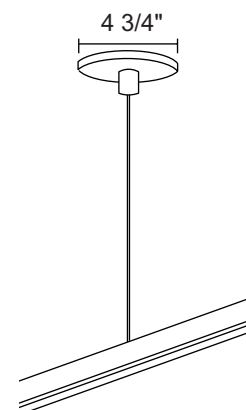

PRODUCT SPECIFICATIONS

Construction Extruded aluminum "I" beam channel mounted into 2-1/2" extruded aluminum housing • One-piece thermoplastic insulator • Assembly includes trac section, tubular housing, die-formed end-caps and end-feed/joiner at each end.

Product specifications subject to change without notice.

DIMENSIONS

PRODUCT CODE

Catalog Number	Finish	Description	Actual Length
TT4WH	White	4' One Circuit Trac Tube	48 3/8"
TT4BL	Black	4' One Circuit Trac Tube	48 3/8"
TT8WH	White	8' One Circuit Trac Tube	96 3/8"
TT8BL	Black	8' One Circuit Trac Tube	96 3/8"

TRAC-MASTER®

Tube Trac System

TRAC SECTIONS, MOUNTINGS & JOINERS

TT4 and TT8

Mountings

TT528WH, TT528BL
Surface Mount Bracket. For mounting on T-bar or rigid ceiling. Supports trac housing 1 1/2" from ceiling. Use two for each trac tube section.

TT529WH, TT529BL
Wall Mount Bracket. For mounting trac tube from wall. Trac tube extends 1 1/4" from wall. Use two for each trac tube section.

TT590-12 TT590-36
TT590-18 TT590-48
TT590-24
T-Bar Pendant Stem Kit (12", 18", 24", 36", 48"). Mechanically suspends and electrically feeds trac tube. Feed wires for trac tubes can be routed through stem. Use two for every 4' and 8' Trac Tube. Continuous runs require one every 4'.
WH, BL