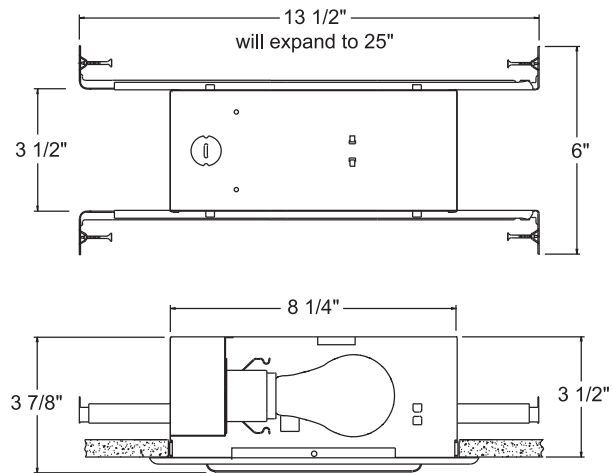

PRODUCT SPECIFICATIONS

Lamp IC - One 25W A19 lamp • TC - One 40W A19 lamp.

Socket Medium base porcelain with nickel-plated copper screw shell.

Trims Available in white baked enamel on steel • Fastens to housing with two torsion springs.

Product specifications subject to change without notice.

DIMENSIONS

8 3/4" X 3 3/4" WALL CUTOUT

INSTALLATION

Real Nail 3 Bar Hangers Telescoping, patent-pending Real Nail 3 system permits quick placement of housing anywhere within 24" O.C. joists or suspended ceilings • Integral T-bar notch and clip secures housing in suspended ceiling grid – no accessory clips required • 24" expansion stop allows quick placement of fixture in standard grid spacing • Bars scored in two locations for fast, clean breaking, allowing housing installation in tight applications • Bars captive to mounting frame • Edge-mounted for extra strength • Captive bugle-headed ring shank nail for quick one-step installation and easy removal with claw hammer for fixture relocation • Quick-Loc slot and oversized locking set screw lock fixture in position • Bar hanger foot contoured to align to bottom of construction joist • Alternate mounting holes included.

Housing TC housing, 22-gauge white painted steel • 8 1/4" L x 3 1/2" H x 3 1/2" D.

PRODUCT CODES

Catalog Number	Input Voltage	Lamp Rating (max.)
ICTC113	120V	IC - 25W A19 / TC - 40W A19

INCANDESCENT LOUVERED NIGHT LIGHT