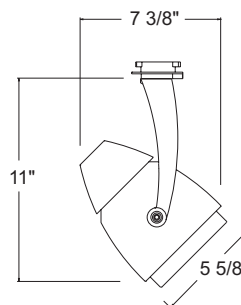

T537, T537U

T538