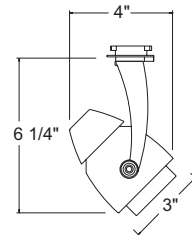

ACCESSORIES

Cat. No.	Description	Cat. No.	Description	Cat. No.	Description
T557	Prismatic Spread Lens	T559	Linear Spread Lens	T551-5	Color Filters
T5501-18	Dichroic Lenses	T5520	Diffusion Lens	T5521	Uniformity Lens
T5522	UV Filter	T5559BL	Hexcell Louver		

See Specification sheet [D1.2.2](#) for details.

T537, T537U

T538

Low Voltage PAR36

Lamp 12V, 50W maximum PAR36 with screw terminals.

Socket Screw terminals.

Catalog Number	Finish	Lamp
T410WH	White	50W PAR36 max.
T410BL	Black	50W PAR36 max.
T410SL	Silver	50W PAR36 max.

ACCESSORIES

Cat. No.	Description	Cat. No.	Description	Cat. No.	Description
T571-6	Color Filters	T579BL	Cube Cell Louver	T5721	Uniformity Lens
T5722	UV Filter	T5777	Prismatic Spread Lens	T5778	Linear Spread Lens
T5718	Color Correction Filter				

See specification sheet [D1.2.2](#) for details.