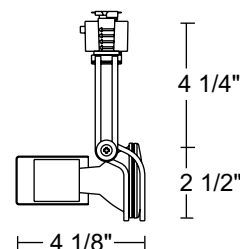

Adapters Refer to **T431**.

Catalog Number	Description	Finish	Lamp
T433 WH	Wireform w/Universal Trac Adapter	White	50W PAR20 max.
T433 BL	Wireform w/Universal Trac Adapter	Black	50W PAR20 max.
T433 SC	Wireform w/Universal Trac Adapter	Satin Chrome	50W PAR20 max.
T433 SL	Wireform w/Universal Trac Adapter	Silver	50W PAR20 max.
T433 TEK WH	Wireform w/TEK Trac Adapter	White	50W PAR20 max.
T433 TEK BL	Wireform w/TEK Trac Adapter	Black	50W PAR20 max.
T433 TEK SC	Wireform w/TEK Trac Adapter	Satin Chrome	50W PAR20 max.
T433 TEK SL	Wireform w/TEK Trac Adapter	Silver	50W PAR20 max.
T433 GTYPE WH	Wireform w/G-Type Trac Adapter	White	50W PAR20 max.
T433 GTYPE BL	Wireform w/G-Type Trac Adapter	Black	50W PAR20 max.
T433 GTYPE SC	Wireform w/G-Type Trac Adapter	Satin Chrome	50W PAR20 max.
T433 GTYPE SL	Wireform w/G-Type Trac Adapter	Silver	50W PAR20 max.
T433 HTYPE WH	Wireform w/H-Type Trac Adapter	White	50W PAR20 max.
T433 HTYPE BL	Wireform w/H-Type Trac Adapter	Black	50W PAR20 max.
T433 HTYPE SC	Wireform w/H-Type Trac Adapter	Satin Chrome	50W PAR20 max.
T433 HTYPE SL	Wireform w/H-Type Trac Adapter	Silver	50W PAR20 max.
T433 LTYPE WH	Wireform w/L-Type Trac Adapter	White	50W PAR20 max.
T433 LTYPE BL	Wireform w/L-Type Trac Adapter	Black	50W PAR20 max.
T433 LTYPE SC	Wireform w/L-Type Trac Adapter	Satin Chrome	50W PAR20 max.
T433 LTYPE SL	Wireform w/L-Type Trac Adapter	Silver	50W PAR20 max.

ACCESSORIES

Cat. No.	Description	Cat. No.	Description
HCLBL 375	Hexcell Louver - Black	UVF 375	UV Filter
CCLBL 375	Cube Cell Louver - Black	SOLITE 375	Uniformity Lens (Solite)
SNOOTBL 375	Snoot - Black	PRISM 375	Prismatic Spread Glass Lens
CGF 375	Color Glass Filter	LSPREAD 375	Linear Spread Glass Lens
DCCF 375	Dichroic Color Correction Filter	TW75BL	Barn Doors - Black †
DGF 375	Dichroic Glass Filter	T40N¹	Monopoint
DIFF 375	Diffusion Glass Lens		

See specification sheet [D1.2.2](#) for details. Other accessories can be found on specification sheet [D1.2.0](#).

† Filters, lenses, snoot and louver require barn doors for installation.

Notes:

1 Add finish code to complete catalog number (Example: T40N WH).