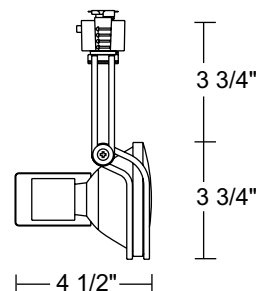

Adapters Refer to **T431**.

Catalog Number	Description	Finish	Lamp
T435 WH	Wireform w/Universal Trac Adapter	White	75W PAR30 max.
T435 BL	Wireform w/Universal Trac Adapter	Black	75W PAR30 max.
T435 SC	Wireform w/Universal Trac Adapter	Satin Chrome	75W PAR30 max.
T435 SL	Wireform w/Universal Trac Adapter	Silver	75W PAR30 max.
T435 TEK WH	Wireform w/TEK Trac Adapter	White	75W PAR30 max.
T435 TEK BL	Wireform w/TEK Trac Adapter	Black	75W PAR30 max.
T435 TEK SC	Wireform w/TEK Trac Adapter	Satin Chrome	75W PAR30 max.
T435 TEK SL	Wireform w/TEK Trac Adapter	Silver	75W PAR30 max.
T435 GTYPE WH	Wireform w/G-Type Trac Adapter	White	75W PAR30 max.
T435 GTYPE BL	Wireform w/G-Type Trac Adapter	Black	75W PAR30 max.
T435 GTYPE SC	Wireform w/G-Type Trac Adapter	Satin Chrome	75W PAR30 max.
T435 GTYPE SL	Wireform w/G-Type Trac Adapter	Silver	75W PAR30 max.
T435 HTYPE WH	Wireform w/H-Type Trac Adapter	White	75W PAR30 max.
T435 HTYPE BL	Wireform w/H-Type Trac Adapter	Black	75W PAR30 max.
T435 HTYPE SC	Wireform w/H-Type Trac Adapter	Satin Chrome	75W PAR30 max.
T435 HTYPE SL	Wireform w/H-Type Trac Adapter	Silver	75W PAR30 max.
T435 LTYPE WH	Wireform w/L-Type Trac Adapter	White	75W PAR30 max.
T435 LTYPE BL	Wireform w/L-Type Trac Adapter	Black	75W PAR30 max.
T435 LTYPE SC	Wireform w/L-Type Trac Adapter	Satin Chrome	75W PAR30 max.
T435 LTYPE SL	Wireform w/L-Type Trac Adapter	Silver	75W PAR30 max.

ACCESSORIES

Cat. No.	Description	Cat. No.	Description
HCLBL 375	Hexcell Louver - Black	UVF 375	UV Filter
CCLBL 375	Cube Cell Louver - Black	SOLITE 375	Uniformity Lens (Solite)
SNOOTBL 375	Snoot - Black	PRISM 375	Prismatic Spread Glass Lens
CGF 375	Color Glass Filter	LSPREAD 375	Linear Spread Glass Lens
DCCF 375	Dichroic Color Correction Filter	TW75BL	Barn Doors - Black †
DGF 375	Dichroic Glass Filter	T40N¹	Monopoint
DIFF 375	Diffusion Glass Lens		

See specification sheet [D1.2.2](#) for details. Other accessories can be found on specification sheet [D1.2.0](#).

† Filters, lenses, snoot and louver require barn doors for installation.

Notes:

1 Add finish code to complete catalog number (Example: T40N WH).