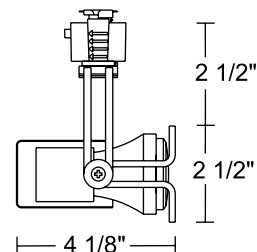

Alternate TEK Trac Adapter Compatible with Juno TEK trac system • System specific and assembled to trac fixture • Integrally polarized construction to prevent reverse installation – only allows insertion in proper orientation • Rotary circuit selector enables simple switching between circuits • Integral on/off switch enables individual fixtures to be switched for servicing.

Alternate GTYPE Trac Adapter Compatible with track systems based on GES type track, including Lithonia LT Commercial Track (not LTS type) • System specific and assembled to trac fixture • Consult factory for additional information.

Alternate HTYPE Trac Adapter Compatible with track systems which use a H-type track adapter, including Lithonia LTS Decorative Track (not LT type) • System specific and assembled to trac fixture • Two-position power contact provided for two-circuit application • Consult factory for additional information.

Alternate LTYPE Trac Adapter Compatible with track systems which use a L-type track adapter • System specific and assembled to trac fixture • Two-position power contact provided for two-circuit application • Consult factory for additional information.

Accessories T74BL Barn Doors • See specification sheet [D1.2.2](#) for details.

Catalog Number	Description	Finish	Lamp
T431 WH	Wireform w/Universal Trac Adapter	White	60W PAR16 max.
T431 BL	Wireform w/Universal Trac Adapter	Black	60W PAR16 max.
T431 SL	Wireform w/Universal Trac Adapter	Silver	60W PAR16 max.
T431 TEK WH	Wireform w/TEK Trac Adapter	White	60W PAR16 max.
T431 TEK BL	Wireform w/TEK Trac Adapter	Black	60W PAR16 max.
T431 TEK SL	Wireform w/TEK Trac Adapter	Silver	60W PAR16 max.
T431 GTYPE WH	Wireform w/G-Type Trac Adapter	White	60W PAR16 max.
T431 GTYPE BL	Wireform w/G-Type Trac Adapter	Black	60W PAR16 max.
T431 GTYPE SL	Wireform w/G-Type Trac Adapter	Silver	60W PAR16 max.
T431 HTYPE WH	Wireform w/H-Type Trac Adapter	White	60W PAR16 max.
T431 HTYPE BL	Wireform w/H-Type Trac Adapter	Black	60W PAR16 max.
T431 HTYPE SL	Wireform w/H-Type Trac Adapter	Silver	60W PAR16 max.
T431 LTYPE WH	Wireform w/L-Type Trac Adapter	White	60W PAR16 max.
T431 LTYPE BL	Wireform w/L-Type Trac Adapter	Black	60W PAR16 max.
T431 LTYPE SL	Wireform w/L-Type Trac Adapter	Silver	60W PAR16 max.

Mounting accessories can be found on specification sheet [D1.2.0](#).

ConTech is a registered trademark of ConTech Lighting.