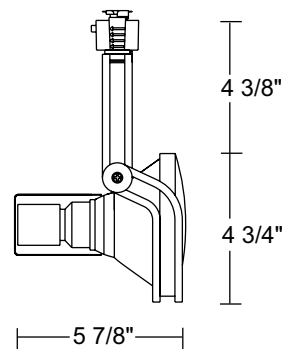

TRAC-MASTER®

Avant Garde

WIREFORM® SERIES

T430, T431, T433, T435 and T437

Line Voltage PAR38

Socket Medium base porcelain with nickel plated copper screw shell.

Adapter Refer to **T431**.

Catalog Number	Description	Finish	Lamp
T437 WH	Wireform w/Universal Trac Adapter	White	150W PAR38 max.
T437 BL	Wireform w/Universal Trac Adapter	Black	150W PAR38 max.
T437 SL	Wireform w/Universal Trac Adapter	Silver	150W PAR38 max.
T437 TEK WH	Wireform w/TEK Trac Adapter	White	150W PAR38 max.
T437 TEK BL	Wireform w/TEK Trac Adapter	Black	150W PAR38 max.
T437 TEK SL	Wireform w/TEK Trac Adapter	Silver	150W PAR38 max.
T437 GTYPE WH	Wireform w/G-Type Trac Adapter	White	150W PAR38 max.
T437 GTYPE BL	Wireform w/G-Type Trac Adapter	Black	150W PAR38 max.
T437 GTYPE SL	Wireform w/G-Type Trac Adapter	Silver	150W PAR38 max.
T437 HTYPE WH	Wireform w/H-Type Trac Adapter	White	150W PAR38 max.
T437 HTYPE BL	Wireform w/H-Type Trac Adapter	Black	150W PAR38 max.
T437 HTYPE SL	Wireform w/H-Type Trac Adapter	Silver	150W PAR38 max.
T437 LTYPE WH	Wireform w/L-Type Trac Adapter	White	150W PAR38 max.
T437 LTYPE BL	Wireform w/L-Type Trac Adapter	Black	150W PAR38 max.
T437 LTYPE SL	Wireform w/L-Type Trac Adapter	Silver	150W PAR38 max.

ACCESSORIES

Cat. No.	Description	Cat. No.	Description
HCLBL 469	Hexcell Louver - Black	UVF 469	UV Filter
CCLBL 469	Cube Cell Louver - Black	SOLITE 469	Uniformity Lens (Solite)
SNOOTBL 469	Snoot - Black	PRISM 469	Prismatic Spread Glass Lens
CGF 469	Color Glass Filter	LSPREAD 469	Linear Spread Glass Lens
DCCF 469	Dichroic Color Correction Filter	TW72BL	Barn Doors - Black †
DGF 469	Dichroic Glass Filter	T40N¹	Monopoint
DIFF 469	Diffusion Glass Lens		

See specification sheet [D1.2.2](#) for details. Other accessories can be found on specification sheet [D1.2.0](#).

† Filters, lenses, snoot and louver require barn doors for installation.

Notes:

1 Add finish code to complete catalog number (Example: T40N WH).