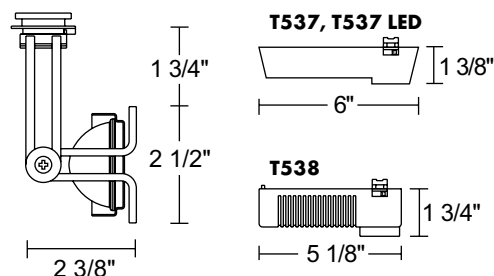

Low Voltage MR16

Socket Ceramic bi-pin.

Transformer Must be ordered separately • Compatible with T537 or T538 12V electronic transformer for halogen lamps (D1.2.1) • Compatible with T537 LED universal 12V electronic transformer for LED or halogen lamps (D1.2.1) • Compatible with T539 12V electronic transformer for halogen lamps (D1.2.0) • Compatible with T543 12V magnetic transformer for LED or halogen lamps (D1.2.0).

Catalog Number	Description	Finish	Lamp
T430 WH	Wireform	White	75W MR16 max.
T430 BL	Wireform	Black	75W MR16 max.