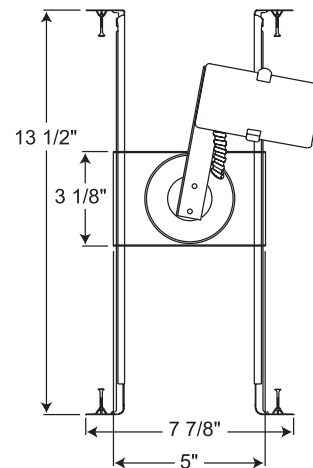

Product specifications subject to change without notice.

INSTALLATION

Real Nail 3 Bar Hangers Telescoping, patent-pending Real Nail 3 system permits quick placement of housing anywhere within 24" O.C. joists or suspended ceilings • Integral T-bar notch and clip secures housing in suspended ceiling grid – no accessory clips required • 24" expansion stop allows quick placement of fixture in standard grid spacing • Bars scored in two locations for fast, clean breaking, allowing housing installation in tight applications • Bars captive to mounting frame • Edge-mounted for extra strength • Captive bugle-headed ring shank nail for quick one-step installation and easy removal with claw hammer for fixture relocation • Quick-Loc slot and oversized locking set screw lock fixture in position • Bar hanger foot contoured to align to bottom of construction joist • Alternate mounting holes included.

Note: Unit shipped as a complete fixture with either black or white baffle (housing & trim shipped in same carton).
(See product codes below)

Junction Box Pre-wired junction box, UL listed/CSA certified for through-branch wiring, maximum 4 No. 12 AWG 90° C branch circuit conductors (2 in, 2 out) • Junction box provided with removable access plate, (5)½" knockouts, (3) Romex connectors and ground wire • Knockouts equipped with pryout slots.

Housing TC housing, 22-gauge black painted steel • Installs into 1" max. ceiling thickness.

PRODUCT CODES

Catalog Number	Input Voltage	Lamp Rating (max.)
TC18-184B-WH	120V	60W PAR16
TC18-184W-WH	120V	60W PAR16

DIMENSIONS

3 1/4" CEILING CUTOUT

3" ROUND TC FIXTURE

PAR16 INCANDESCENT LAMP

TC18-184B,W

TRIMS/LAMPS

Cat. No.	Description	Lamp Rating
TC18-184B-WH	Black Baffle	60W PAR16
TC18-184W-WH	White Baffle	

Trim Size: 4" O.D.
Trim Finish: WH - White