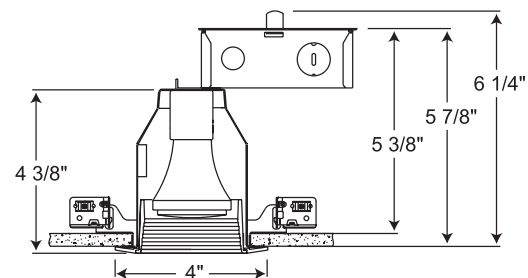

Product specifications subject to change without notice.

INSTALLATION

Real Nail 3 Bar Hangers Telescoping, patent-pending Real Nail 3 system permits quick placement of housing anywhere within 24" O.C. joists or suspended ceilings • Integral T-bar notch and clip secures housing in suspended ceiling grid – no accessory clips required • 24" expansion stop allows quick placement of fixture in standard grid spacing • Bars scored in two locations for fast, clean breaking, allowing housing installation in tight applications • Bars captive to mounting frame • Edge-mounted for extra strength • Captive bugle-headed ring shank nail for quick one-step installation and easy removal with claw hammer for fixture relocation • Quick-Loc slot and oversized locking set screw lock fixture in position • Bar hanger foot contoured to align to bottom of construction joist • Alternate mounting holes included.

Note: Unit shipped as a complete fixture with either black or white baffle (housing & trim shipped in same carton).
(See product codes below)

Junction Box Pre-wired junction box, UL listed/CSA certified for through-branch wiring, maximum 4 No. 12 AWG 90° C branch circuit conductors (2 in, 2 out) • Junction box provided with removable access plate, (5)½" knockouts, (3) Romex connectors and ground wire • Knockouts equipped with pryout slots.

Housing TC housing, 22-gauge black painted steel • Installs into 1" max. ceiling thickness.

PRODUCT CODES

Catalog Number	Input Voltage	Lamp Rating (max.)
TC18-184B-WH	120V	60W PAR16
TC18-184W-WH	120V	60W PAR16

DIMENSIONS

3 1/4" CEILING CUTOUT

3" ROUND TC FIXTURE

PAR16 INCANDESCENT LAMP

TC18-184B,W

TRIMS/LAMPS

Cat. No.	Description	Lamp Rating
TC18-184B-WH	Black Baffle	60W PAR16
TC18-184W-WH	White Baffle	

Trim Size: 4" O.D.
Trim Finish: WH - White