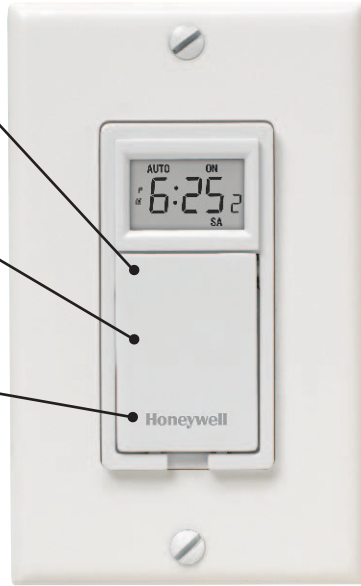

EconoSwitch™ Programmable Wall Switches

EASILY INSTALL CONVENIENCE, SAFETY AND SAVINGS WITH STYLE

Hidden buttons – Flap door hides programming buttons and acts as an On/Off switch when pressed.

Complete offering – From single pole to three-way installations, lighting, fan, pumps and motors.

1 Choice of Homeowners – Honeywell is the leading brand in temperature control.

Color Options – Available in White (featured) or Light Almond (shown below).

PLS530 / PLS730 Series

PLS550 / PLS750 Series

1 Choice of Homeowners – Honeywell is the leading brand in temperature control.

Solar timetable – Automatic daylight savings with sunset/sunrise activation adjusts programs through seasonal changes.

Large backlit screen – Large screen with option to use backlight as a nightlight with lower intensity.

3-Button easy-to-use interface – For operation and programming.

Random mode – Simulates presence during absence for improved security.

Complete offering – From single pole to three-way installations, lighting, fan, pumps and motors.