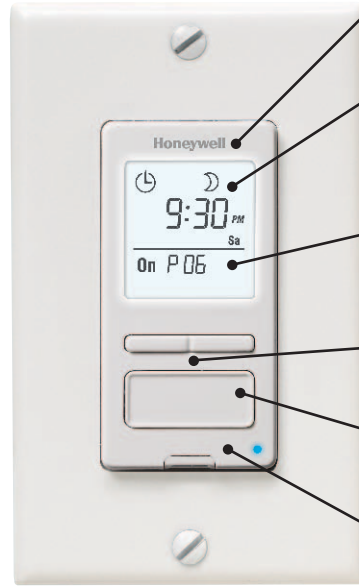

EconoSwitch™ Programmable Wall Switches

EASILY INSTALL CONVENIENCE, SAFETY AND SAVINGS WITH STYLE

Hidden buttons – Flap door hides programming buttons and acts as an On/Off switch when pressed.

Complete offering – From single pole to three-way installations, lighting, fan, pumps and motors.

1 Choice of Homeowners – Honeywell is the leading brand in temperature control.

Color Options – Available in White (featured) or Light Almond (shown below).

PLS530 / PLS730 Series

PLS550 / PLS750 Series

1 Choice of Homeowners – Honeywell is the leading brand in temperature control.

Solar timetable – Automatic daylight savings with sunset/sunrise activation adjusts programs through seasonal changes.

Large backlit screen – Large screen with option to use backlight as a nightlight with lower intensity.

3-Button easy-to-use interface – For operation and programming.

Random mode – Simulates presence during absence for improved security.

Complete offering – From single pole to three-way installations, lighting, fan, pumps and motors.