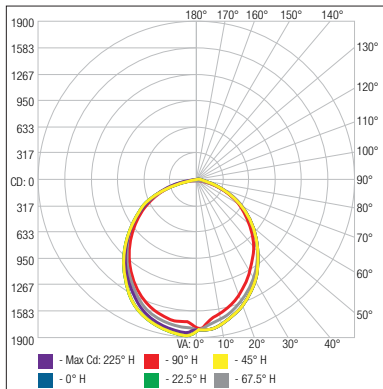

* Non dimmable - use with non-dimmable switches only.

Comments

PHOTOMETRIC DATA

W13GM-24-1 • 2858.5lm

Polar candela distribution

Zonal lumen summary

Zone	Lumens	% Fixture
0-30	797.1	27.9%
0-40	1291.6	45.2%
0-60	2243.6	78.5%
60-90	588.2	20.6%
70-100	258.7	9%
90-120	13.8	0.5%
0-90	2831.9	99.1%
90-180	26.6	0.9%
0-180	2858.5	100%

Illuminance at a distance

Center beam fc	Beam width
1.7'	362 fc
3.3'	96.1 fc
5.0'	41.9 fc
6.7'	23.3 fc
8.3'	15.2 fc
10.0'	10.5 fc

Beam width	Beam width
4.4'	4.7'
8.6'	9.1'
13.1'	13.8'
17.5'	18.4'
21.7'	22.8'
26.2'	27.5'

■ Vert. spread: 105.2°
■ Horiz. spread: 108.0°

W13GM-48-1 • 4946.4lm

Polar candela distribution

Zonal lumen summary

Zone	Lumens	% Fixture
0-30	1366.9	27.6%
0-40	2212.0	44.7%
0-60	3834.6	77.5%
60-90	1067.9	21.6%
70-100	513.6	10.4%
90-120	32.9	0.7%
0-90	4902.5	99.1%
90-180	43.9	0.9%
0-180	4946.4	100%

Illuminance at a distance

Center beam fc	Beam width
1.7'	622 fc
3.3'	165 fc
5.0'	71.9 fc
6.7'	40.0 fc
8.3'	26.1 fc
10.0'	18.0 fc

Beam width	Beam width
4.7'	4.0'
9.2'	7.8'
10.9'	11.0'
18.6'	15.9'
23.0'	19.6'
27.8'	23.7'