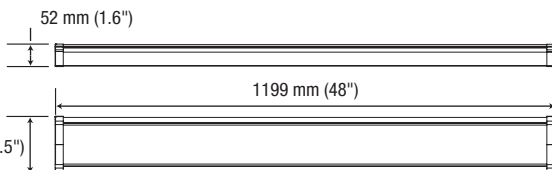

W13GM

LED linkable wraparound

Project: _____
 Type: _____
 Catalogue #: _____
 Drawn by: _____
 Date: _____

AimLite's W13GM is a LED linkable wrap and is available in 24" and 48". Comes standard with 2 connectors ideal for surface and row mount. Perfectly suited for a variety of commercial and residential applications, such as utility rooms, corridors, hallways, restrooms, and where a decorative fixture with efficient lighting is required.

COMPLIANCES

- DLC
- ETL
- Meets requirements of ICES-005

DIMENSIONS

24"

48"

INCLUDED CONNECTORS

FIXTURE WITH LINKABLE CONNECTOR

FIXTURE WITH 12" LINKABLE CABLE CONNECTOR