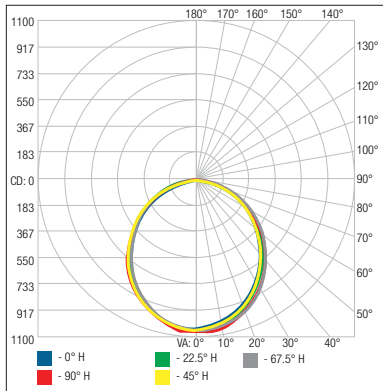

LUMEN AND SPECIFICATION CHART

General specifications											Lumen maintenance		
Package*	Size	Input voltage	LED current	System power	Lumen	LM/W	CCT	CRI	PF	THD	Reported L70	Calculated TM21 @ 55°C	LM 80 @ (Hrs)
W13GM-24-1	24"	120-277V	0.29A	27W	2877.5lm	106.3lm/W	3987	84	0.908 (90.8%)	9.9%	>54,000	225,000 hrs	9000
W13GM-48-1	48"	120-277V	0.42A	47.4W	5042.6lm	106.3lm/W	3955	83.8	0.927 (92.7%)	15.3%	> 36000	57,000 hrs	6000

* Non dimmable - use with non-dimmable switches only.

Comments

PHOTOMETRIC DATA

W13GM-24-1 • 2858.5lm

Polar candela distribution

Zonal lumen summary

Zone	Lumens	% Fixture
0-30	797.1	27.9%
0-40	1291.6	45.2%
0-60	2243.6	78.5%
60-90	588.2	20.6%
70-100	258.7	9%
90-120	13.8	0.5%
0-90	2831.9	99.1%
90-180	26.6	0.9%
0-180	2858.5	100%

Illuminance at a distance

Center beam fc	Beam width
1.7'	362 fc
3.3'	96.1 fc
5.0'	41.9 fc
6.7'	23.3 fc
8.3'	15.2 fc
10.0'	10.5 fc

Beam width	Beam width
4.4'	4.7'
8.6'	9.1'
13.1'	13.8'
17.5'	18.4'
21.7'	22.8'
26.2'	27.5'

■ Vert. spread: 105.2°
■ Horiz. spread: 108.0°

W13GM-48-1 • 4946.4lm

Polar candela distribution

Zonal lumen summary

Zone	Lumens	% Fixture
0-30	1366.9	27.6%
0-40	2212.0	44.7%
0-60	3834.6	77.5%
60-90	1067.9	21.6%
70-100	513.6	10.4%
90-120	32.9	0.7%
0-90	4902.5	99.1%
90-180	43.9	0.9%
0-180	4946.4	100%