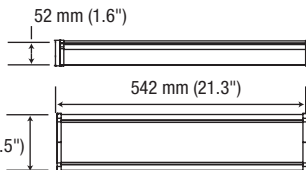

COMPLIANCES

- DLC
- ETL
- Meets requirements of ICES-005

DIMENSIONS

24"

48"

INCLUDED CONNECTORS

FIXTURE WITH LINKABLE CONNECTOR

FIXTURE WITH 12" LINKABLE CABLE CONNECTOR