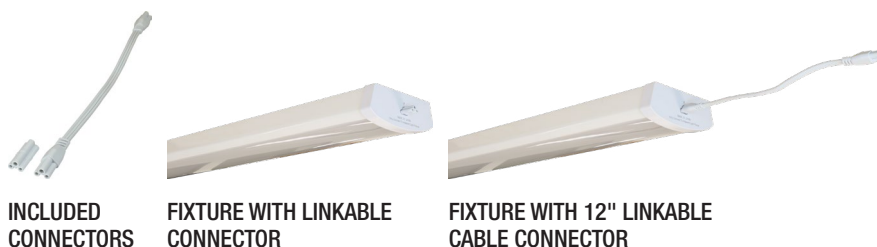

W13GM

LED linkable wraparound

Project: _____
 Type: _____
 Catalogue #: _____
 Drawn by: _____
 Date: _____

AimLite's W13GM is a LED linkable wrap and is available in 24" and 48". Comes standard with 2 connectors ideal for surface and row mount. Perfectly suited for a variety of commercial and residential applications, such as utility rooms, corridors, hallways, restrooms, and where a decorative fixture with efficient lighting is required.

FEATURES AND SPECIFICATIONS

CONSTRUCTION

Housing

Steel white powder coating

Mounting options

Surface mount, wall and ceiling

Lens

Frosted polycarbonate lens

INSTALLATION

Ceiling row mount up to 8 units for the 4ft wrap, and up to 15 units for the 2ft wrap is possible. (Connectors included). (see connectors image below)

ELECTRICAL

- Comes standard with 2 connectors to allow easy and rapid connections:
 - linkable connector
 - 12" linkable cable connector
- Available in 4000K only with long-life LEDs that provide 80+ CRI
- Suitable in -25°C to +55°C ambient conditions
- Comes standard with 120-277V driver
- Suitable for damp location

COMPLIANCES

- DLC
- ETL
- Meets requirements of ICES-005

DIMENSIONS

24"

48"

INCLUDED CONNECTORS

FIXTURE WITH LINKABLE CONNECTOR

FIXTURE WITH 12" LINKABLE CABLE CONNECTOR