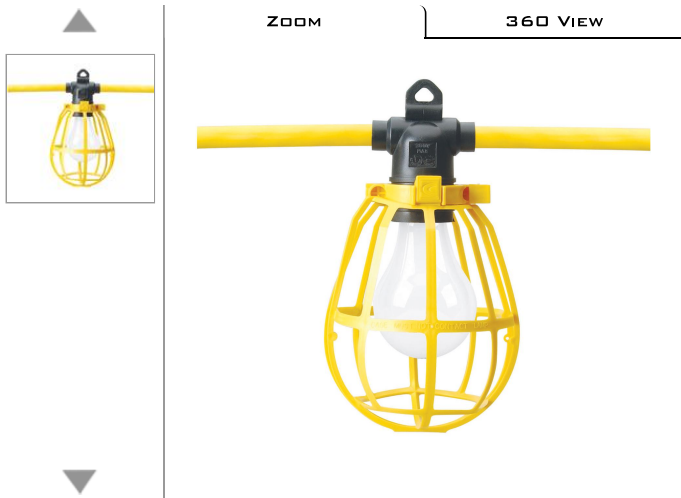

Home > Electrical > Lighting > 150W String Light

150W String Light

★★★★★ [Write a review](#) [Ask a question](#)

7548SW

7548SW Temporary Lighting, 50-Foot Cord with 5 Light Sockets and Plastic Lamp Guards, 3-Prong Plugs (5-15P). Durable, indoor/outdoor lighting systems accommodate Standard (A-23) bulbs up to 150 Watts. They Feature a lamp socket every 10 feet. This lighting system is our most rugged and heavy-duty. It features a 12/3 AWG cord. It is made in yellow for high visibility and rated to 300 volts. The Plug is rated to 15 Amps, and is the standard shape (5-15R). It also has an outlet (receptacle) on the end to interconnect more than one set. The plastic lamp guards snap on easily. These have many uses: For concerts, parties, outdoor events, construction lighting and commercial lighting. Many people call them string lights.

Add To Wishlist

Register

FEATURES

SPECIFICATIONS

DOWNLOADS

FEATURES

- Perfect for construction sites
- Plugs into a standard 3 prong outlet
- Super heavy duty wire will outlast

INCLUDES

Featured Products

ES001
ELECTRICIAN'S SCISSORS

THEX6-1/2
1/2" T-HANDLE HEX KEY

Reviews

[Be the first to review this product](#)

Questions

[Ask a question](#)

1-2 of 2 Questions