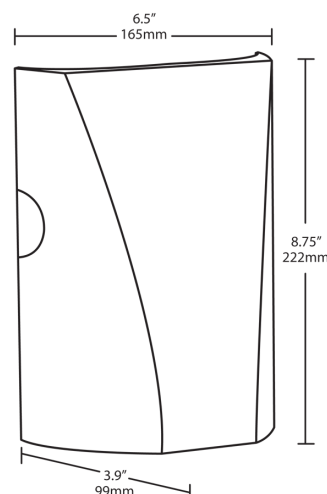

Weight: 4.5 lbs

LED Info

Watts: 26W
 Color Temp: 5100K (Cool)
 Color Accuracy: 67
 L70 Lifespan: 100000
 LM79 Lumens: 2,849
 Efficacy: 97 LPW

Driver Info

Type: Constant Current
 120V: 0.27A
 208V: 0.17A
 240V: 0.15A
 277V: 0.13A
 Input Watts: 29W
 Efficiency: 88%

Technical Specifications

cUL Listing:

Suitable for wet locations. Suitable for mounting within 1.2m (4ft) of the ground.

IP Rating:

Ingress Protection rating of IP66 for dust and water.

LED:

Multi-chip, long-life LED.