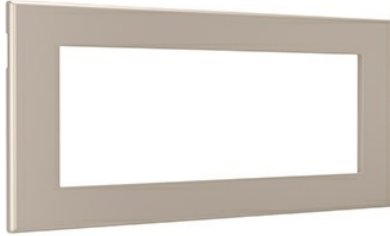

FURNITURE POWER REPLACEMENT BEZEL FOR 2-OUTLET UNIT - NICKEL

RDB2NI | [radiant](#)

FEATURES & BENEFITS

radiant Furniture Power Centers bring convenient power and charging right to the spaces where people work and play, all in a compact, aesthetically pleasing package. Perfect for office lobbies, waiting rooms, cafeterias, restaurants/bars, lecture halls, transportation hubs, guest rooms, etc.

- Bezel included to prevent exposed screws from being seen
- Available in three attractive shades to complement the style of your furniture: black, white, and nickel

SPECIFICATIONS

GENERAL INFO

Color: Nickel
Available Colors: Black, White, Nickel
UL Standards Tested: cETLus Listed | Prop 65 Compliant

CONSTRUCTION INFORMATION

Material 1: Non-Metallic

DIMENSIONS

Depth (US): 2 1/8"
Height (US): 2 1/2"
Width (US): 7 1/8"
Overall Dimensions (US): 7 1/8" wide by 2 1/2" tall by 2 1/8" deep

COUNTRY OF ORIGIN

Country Of Origin: CHINA