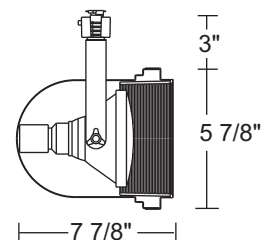

ACCESSORIES

Cat. No.	Description	Cat. No.	Description	Cat. No.	Description
T73BL	Black Barn Doors†	T73WH	White Barn Doors†	T580BL	Black Accessory Holder
T581-6	Color Filters	T589BL	Cube Cell Louver		

See specification sheet D1.2.2 for details.

† Barn Doors accept Color Filters, Lenses and Louvers.