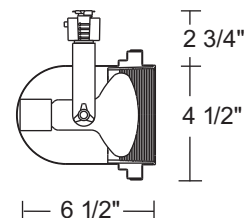

ACCESSORIES

Cat. No.	Description	Cat. No.	Description	Cat. No.	Description
T72BL	Black Barn Doors†	T570BL	Black Accessory Holder	T571-6	Color Filters
T579BL	Cube Cell Louver	T5777	Prismatic Spread Lens	T5778	Linear Spread Lens
T5721	Uniformity Lens	T5722	UV Filter	T5718	Color Correction Filter

See specification sheet D1.2.2 for details.

† Barn Doors accept Color Filters, Lenses and Louvers.