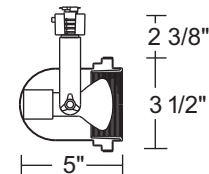

ACCESSORIES

Cat. No.	Description	Cat. No.	Description	Cat. No.	Description
T71BL	Black Barn Doors†	T560BL	Black Accessory Holder	T561-6	Color Filters
T569BL	Cube Cell Louver	T5677	Prismatic Spread Lens	T5678	Linear Spread Lens
T5621	Uniformity Lens	T5622	UV Filter	T5618	Color Correction Filter

See specification sheet D1.2.2 for details.

† Barn Doors accept Color Filters, Lenses and Louvers.