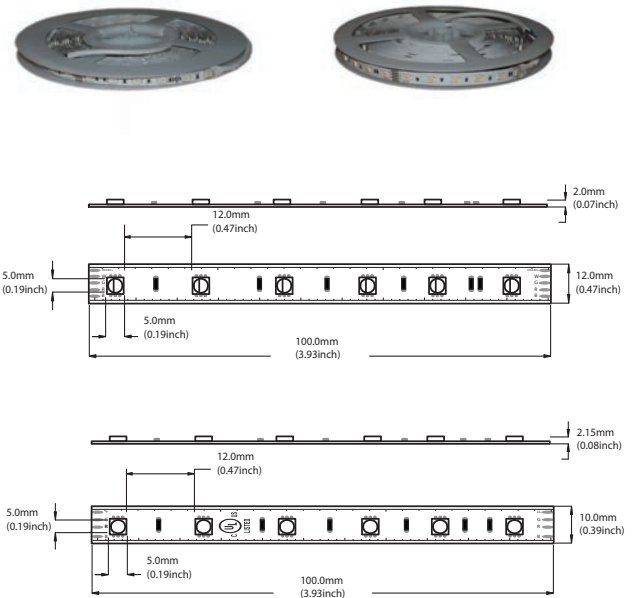

SL5-RGB(W) Indoor Diffusion LED Strip

Description

Diffusion SL5-RGB is a flexible 10mm wide linear LED strip. Diffusion SL5-RGBW is a flexible 12mm wide linear LED strip. Both are available in 16' and 100' rolls that can be cut every 6 LEDs (100mm or 4").

Features

- 3M industrial strength adhesive tape
- Long life LED : 50,000 hrs
- Dimmable with dimming power supply
- 2' power feeds on both ends of every roll

Custom lengths available upon request

Specifications

- RGB LED : 14.4 W/m (4.32 W/ft)
- RGBW LED : 19.2 W/m (6 W/ft)
- Lamp Life : 50,000 hrs LM80
- LED/Meter : 60/m (18/ft)
- Power Input : 24V DC

Lumens

RGB = Up to 591 lm/m (180 lm/ft) 

W(2700K) = Up to 400 lm/m (122 lm/ft)

ORDERING
CODE

SL5-IN — XX — 24V — xxxx

SL5-IN

16 ft
100 ft

24 Volt

RGB
RGBW

- 1 BIN SELECTION
- 2 STEP MACADAM ELLIPSE
- 3 TEST QUALITY CONTROL