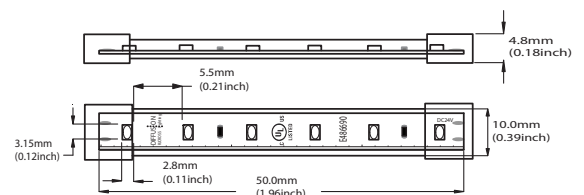

Custom lengths available upon request

Specifications

- LED : 10 W/m (3 W/ft)
- Lamp Life : 50,000 hrs LM80
- LED/Meter : 120/m (36/ft)
- Power Input : 24V DC
- CRI > 91

Lumens

- 2700K = 788 lm/m (236 lm/ft) ●
- 3000K = 820 lm/m (252 lm/ft) ●
- 3400K = 876 lm/m (263 lm/ft) ●
- 4100K = 908 lm/m (279 lm/ft) ○

Custom Kelvins available upon request

ORDERING
CODE

LENGTH

VOLTAGE

KELVIN

SL3-OUT	xx	24V	xxxx
---------	----	-----	------

SL3-OUT

16 ft
32 ft