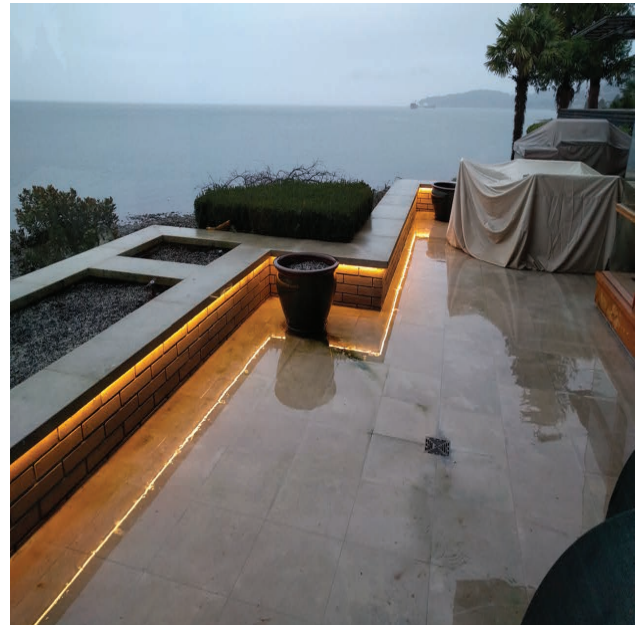

SL3 - Outdoor Diffusion LED Strip

Description

Diffusion SL-3 is a flexible 10mm wide linear LED strip. It is available in 16' and 32' rolls that can be cut every 6 LEDs (50mm or 2").

Features

- Includes endcaps and mounting clips with screws
- Long life LED : 50,000 hrs
- Dimmable with dimming power supply
- 2' power feeds on both ends of every roll
- IP67

Custom lengths available upon request

Specifications

- LED : 10 W/m (3 W/ft)
- Lamp Life : 50,000 hrs LM80
- LED/Meter : 120/m (36/ft)
- Power Input : 24V DC
- CRI > 91

Lumens

1. 2700K = 788 lm/m (236 lm/ft) ●
2. 3000K = 820 lm/m (252 lm/ft) ●
3. 3400K = 876 lm/m (263 lm/ft) ●
4. 4100K = 908 lm/m (279 lm/ft) ○

Custom Kelvins available upon request

ORDERING
CODE

LENGTH

VOLTAGE

KELVIN

SL3-OUT	xx	24V	xxxx

SL3-OUT

16 ft
32 ft

24 Volt

2700 K
3000 K
3400 K
4100 K

1. 1 BIN SELECTION
2. 2 STEP MACADAM ELLIPSE
3. 3 TEST QUALITY CONTROL