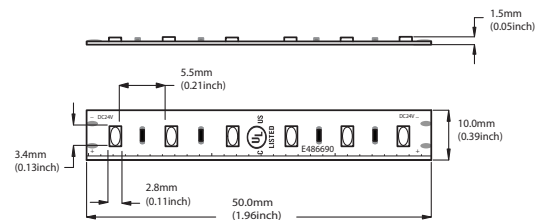

SL6 - Indoor Diffusion LED Strip

Description

Diffusion SL-6 is a flexible 10mm wide linear LED strip. It is available in 16' and 100' rolls that can be cut every 6 LEDs (50mm or 2").

Note: SL6 needs to be installed in aluminum channel

Features

- 3M industrial strength adhesive tape
- Long life LED : 50,000 hrs
- Dimmable with dimming power supply
- 2' power feeds on both ends of every roll

Custom lengths available upon request

Specifications

- LED : 14.4 W/m (4.5 W/ft)
- Lamp Life : 50,000 hrs LM80
- LED/Meter : 120/m (36/ft)
- Power Input : 24V DC
- CRI > 91

Lumens

- 2700K = 1220 lm/m (366 lm/ft) ●
- 3000K = 1282 lm/m (384 lm/ft) ●
- 3400K = 1344 lm/m (402 lm/ft) ●
- 4100K = 1400 lm/m (420 lm/ft) ○

Custom Kelvins available upon request

ORDERING
CODE

SL6-IN

LENGTH

xx

VOLTAGE

24V

KELVIN

xxxx

SL6-IN

16 ft
100 ft

24 Volt

2700 K
3000 K
3400 K
4100 K

1. 1 BIN SELECTION
2. 2 STEP MACADAM ELLIPSE
3. 3 TEST QUALITY CONTROL