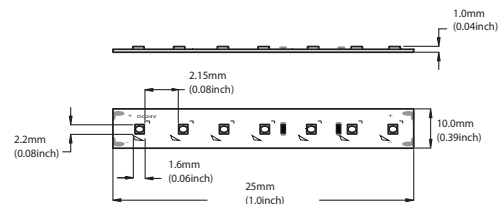

### Specifications

- LED : 16.4 W/m (5W/ft)
- Lamp Life : 50,000 hrs LM80
- LED/Meter : 266/m (80/ft)
- Power Input : 24V DC
- CRI > 95
- R values all over 95

ORDERING  
CODE

SL7.5-IN

LENGTH

xx

VOLTAGE

24V

KELVIN

xxxx