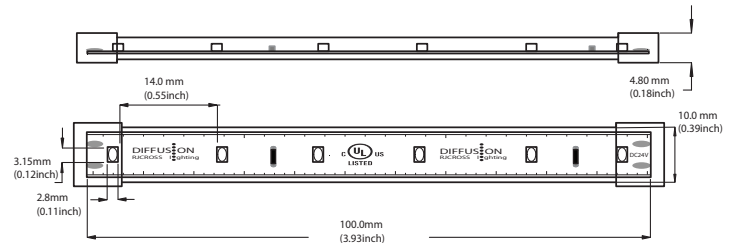

Custom lengths available upon request

Specifications

- LED : 4.8 W/m (1.5W/ft)
- Lamp Life : 50,000 hrs LM80
- LED/Meter : 60/m (18/ft)
- Power Input : 24V DC
- CRI > 91

Lumens

- 2700K = 394 lm/m (120 lm/ft) 
- 3000K = 416 lm/m (126 lm/ft) 
- 3400K = 438 lm/m (132 lm/ft) 
- 4100K = 460 lm/m (140 lm/ft) 

Custom Kelvins available upon request

ORDERING
CODE

LENGTH

VOLTAGE

KELVIN

SL1-OUT
16 ft
32 ft

24 Volt

2700 K
3000 K
3400 K
4100 K