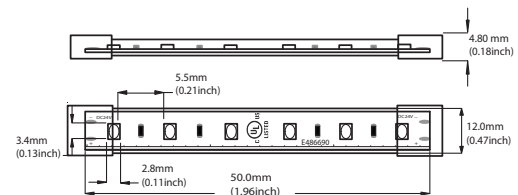

Custom lengths available upon request

Specifications

- LED : 14.4 W/m (4.5 W/ft)
- Lamp Life : 50,000 hrs LM80
- LED/Meter : 120/m (36/ft)
- Power Input : 24 VDC
- CRI > 91

Lumens

- 2700K = 1220 lm/m (366 lm/ft) ●
- 3000K = 1282 lm/m (384 lm/ft) ●
- 3400K = 1344 lm/m (402 lm/ft) ●
- 4100K = 1400 lm/m (420 lm/ft) ○

Custom Kelvins available upon request

ORDERING CODE	LENGTH	VOLTAGE	KELVIN
SL6-OUT	xx	24V	xxxx
SL6-OUT	16 ft 32 ft	24 Volt	2700 K 3000 K 3400 K 4100 K

- 1 BIN SELECTION
- 2 STEP MACADAM ELLIPSE
- 3 TEST QUALITY CONTROL