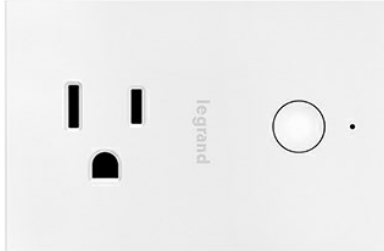

## SMART PLUG-IN SWITCH, WI-FI

WWP10CCV2 | [radiant](#)

---

## DIMENSIONS

Depth (US): 1.375"

Height (US): 2"

Width (US): 3"

Weight: 0.30 lbs.