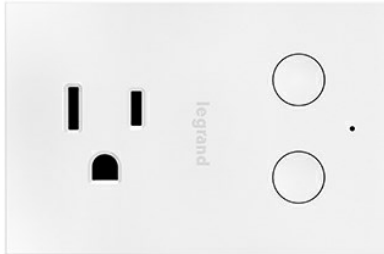

SMART PLUG-IN DIMMER, WI-FI

WWP20CCV2 | [radiant](#)

FEATURES & BENEFITS

Take comfort in the convenience of controlling your lights from any smart device to set the exact lighting you need - from anywhere.

The radiant® Collection is a step up from standard with simple, classic options in wiring devices, home automation controls and screwless wall plates that complement today's homes.

- Control lights from smart phones and tablets with the Smart Lights app
- Schedule lights on/off automatically, group lights, and create Scenes
- Know your home is secure, even when you're away
- Just ask Amazon Alexa or the Google Assistant to turn lights on
- Out-of-the-box connectivity with OCF certification
- Set the exact lighting level you need
- Tru-Universal works with any dimmable 120V bulb
- Perfect for lamps
- No installation required
- Works with existing secure home Wi-Fi (WPA2)

SPECIFICATIONS

FCC ID: A3LCWAM210S

IC ID: 649E-CWAM210S

Prop65 Compliant

Conforms to NEMA WD-1 and WD-6

GENERAL INFO

Color: White

Connection Type: Certified IEEE 802.11™ b/g/n Wi-Fi® 2.4GHz radio