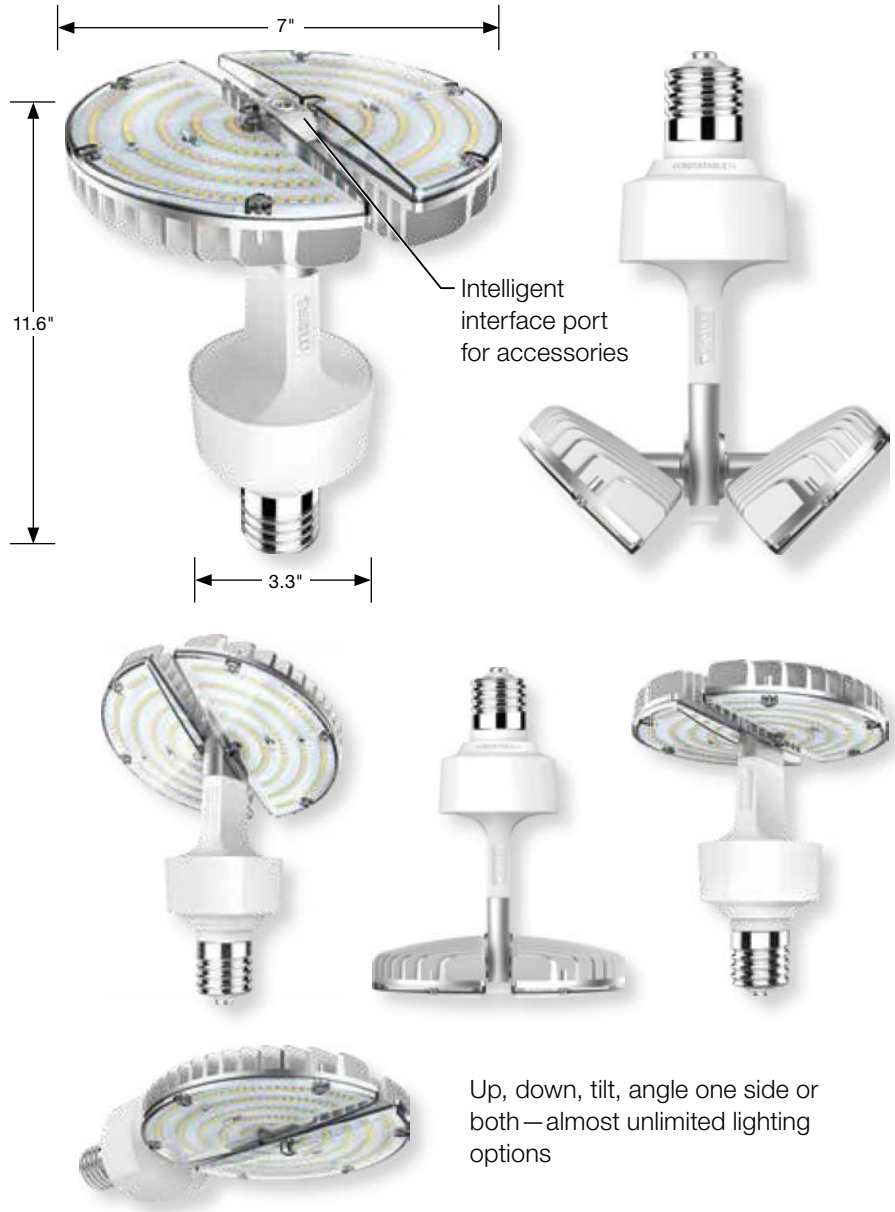

Hi-Pro 360

Innovation in every direction—literally!
Rotating, multi-angle LED lamp.

Applications

- Indoor/outdoor direct replacement
- Street lamps/shoe box
- High bays/low bays
- Parking garages
- Commercial and industrial security
- Gymnasiums and other high ceiling applications
- Outdoor canopies

Features

- Multi-angle rotating LED lamp with folding panel design
- Replaces HID, CFL, and incandescent
- Direct wire range voltage 100-277V
- Approved for totally enclosed fixtures
- 70 Watts
- 2700K 4000K or 5000K options
- Built-in 4K surge protection
- EX39 base
- IP64/Damp location
- Long life—50,000 hours
- 5 Year limited warranty

Accessories

- 80/954 - Hi-Pro WiFi Module
- 80/955 - Hi-Pro Motion Sensor / PIR
- 80/956 - Hi-Pro Photocell
- 80/957 - Hi-Pro Motion Sensor / MW

Hi-Pro 360 Lamps

| Item Number | Lamp Description | W | V | Base Type | CRI | CCT | Lm | M.O.L. (Inches) | Life/Hrs. | UPC | Pk./Mstr. |
|-------------|-------------------|----|---------|-----------|-----|------|-------|-----------------|-----------|--------------|-----------|
| S13120* | 70W/LED/HP360/827 | 70 | 100-277 | EX39 | 80+ | 2700 | 10500 | 11.58 | 50K | 045923131202 | 8 |
| S13121* | 70W/LED/HP360/840 | 70 | 100-277 | EX39 | 80+ | 4000 | 10500 | 11.58 | 50K | 045923131219 | 8 |
| S13122* | 70W/LED/HP360/850 | 70 | 100-277 | EX39 | 80+ | 5000 | 10500 | 11.58 | 50K | 045923131226 | 8 |