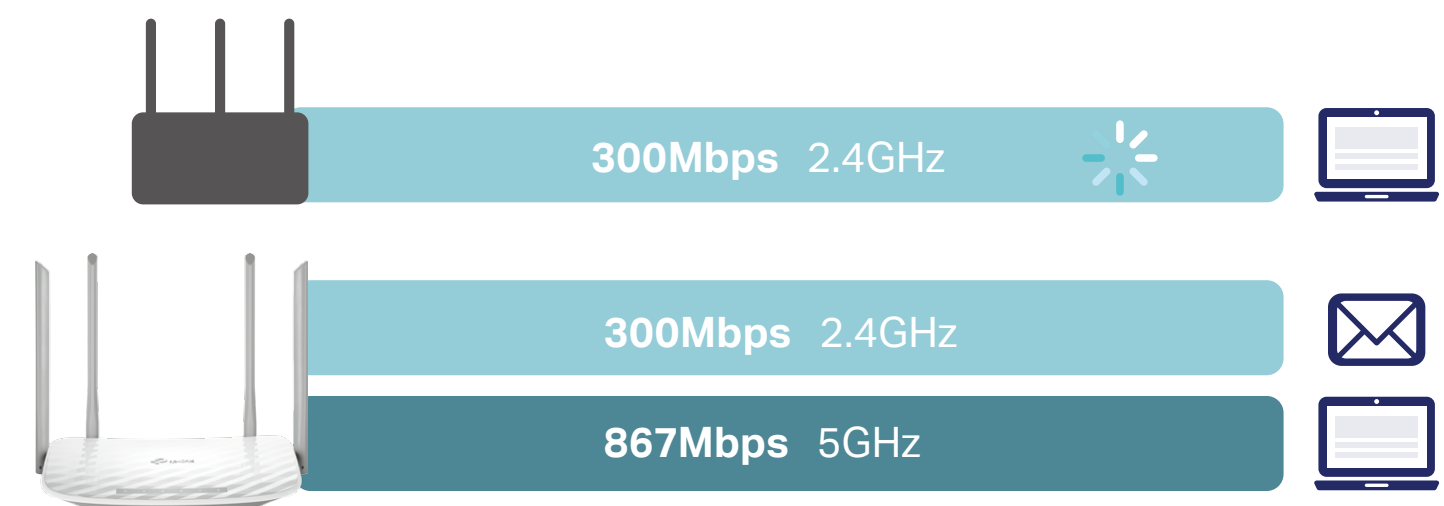

Strong, Far-Reaching Wi-Fi

AC1200 (300Mbps on 2.4GHz + 867Mbps on 5GHz) Wi-Fi for reliable connections.