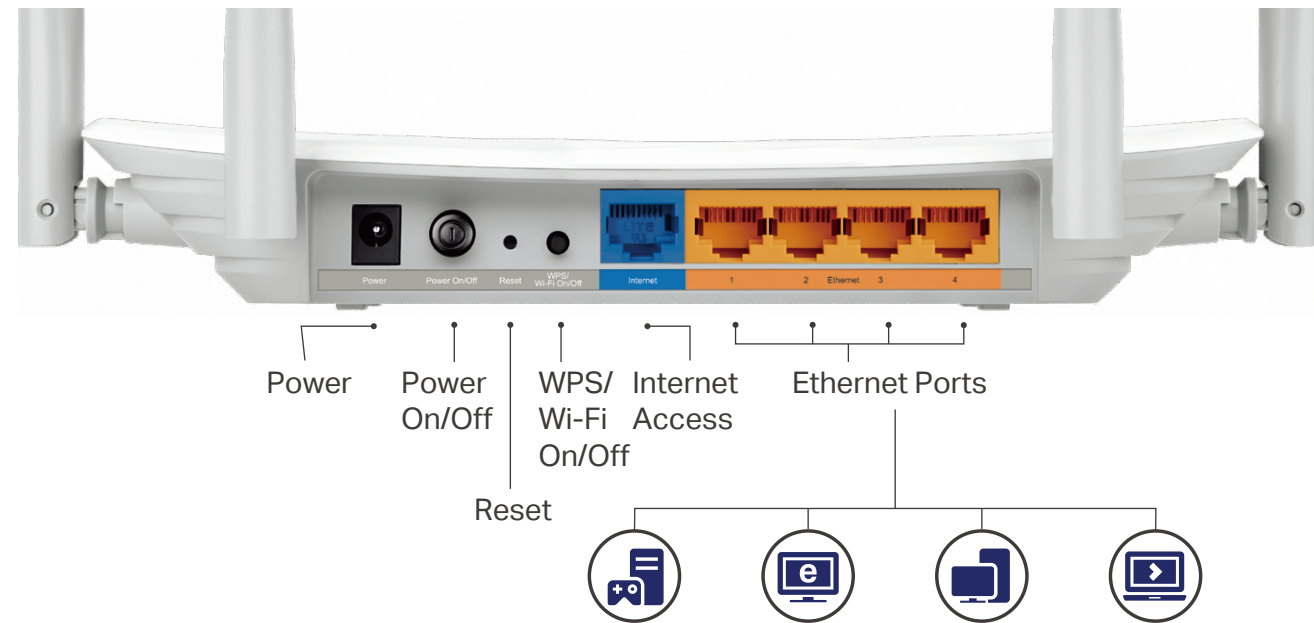

AC1200 Wireless Dual Band Router

Four Antennas for Faster AC Wi-Fi and Greater Coverage

Archer C50

300Mbps + 867Mbps
Dual Band Wi-Fi

Easy Setup

4 × 5dBi
Antennas

Highlights

Household Wi-Fi at Streaming Speeds

Press play and forget about buffering with the Archer C50. The Wireless AC router creates high-speed AC1200 Wi-Fi so you can game online and watch movies in HD at the same time. Thanks to dual Wi-Fi bands, you can run more of your devices at the same time without interruption. The strong 2.4GHz (300Mbps) Wi-Fi band is perfect for sending emails, browsing the web, and listening to music. The crystal 5GHz Wi-Fi band reaches 867Mbps so you can game online and stream in HD simultaneously.

Strong, Far-Reaching Wi-Fi

AC1200 (300Mbps on 2.4GHz + 867Mbps on 5GHz) Wi-Fi for reliable connections.

Highlights

Fast Ethernet

Enjoy fast, reliable wired connections for gaming and streaming in the best quality.

Innovative Antenna Design for Maximum Coverage

Four antennas make all of your connections more efficient and stable. Apart from that, LNA (Low Noise Amplifier) of 5GHz wireless band increases the receiving sensitivity to enlarge Wi-Fi coverage for your home.