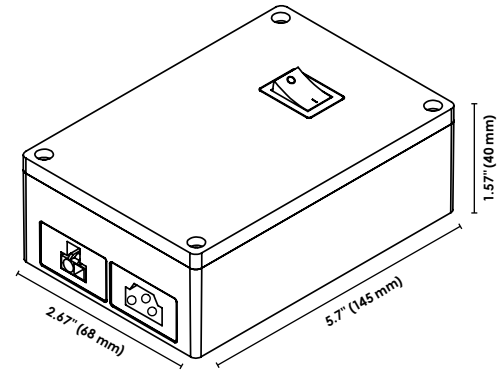

TECHNICAL DRAWINGS

DESCRIPTION AND OTHER OPTIONS

UC	/	HARDWIREBOX	/	120V	/	STD	
Family		Type		Volts		Brand	
UC	Undercabinet	HARDWIREBOX	Hardwirebox	120V	120 Volts	STD	STANDARD

Qty	Description	Price

I accept the specifications of the luminaire configuration mentioned above.

Name: _____
Company: _____
Signature: _____

Date: _____

Data is based upon tests performed in a controlled environment and representative of relative performance. Actual performance can vary depending on operating conditions. Specifications are subject to change without notice. September 26, 2019