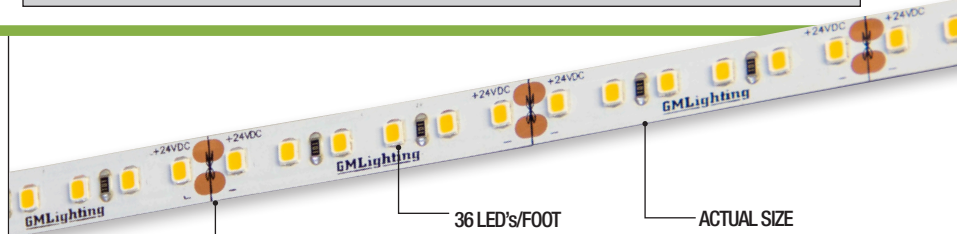

PROJECT	TYPE
CATALOG NUMBER (FOR CUSTOM LENGTHS, PLEASE SEE ORDERING EXAMPLE BELOW)	

PRODUCT OVERVIEW

GM's Professional Series Flexible LED Tape combines style and technology with reliability. Designed for professional installations that demand a high level of quality, the LTR-P Series includes a wide array of key features and is available in 16'-4" (5M) and 100' (30M) reels.

KEY FEATURES

- 24VDC
- 2400K, 2700K, 3000K, 3500K, 4000K and 5000K color temps
- Dry location
- 120 LEDs per meter
- Cuttable every 2"
- Custom lengths available - consult factory
- Premium 2835 diodes
- 120° viewing angle
- Dimmable
- 3M adhesive back
- Maximum run on a given lead is 60'
- Includes Sure-Tite connectors

ELECTRICAL

- 24V
- 1.5 watts per foot

OPTICS

- 90+ CRI

CERTIFICATION

- UL
- Complies with Title 24 when used with Lutron HiLume Series
- Class 2

WARRANTY

- 5 year warranty when paired with GM power supply

LTR-P SERIES ORDERING EXAMPLE

LTR-P - 24V - 1.5W - XXK - XXX

SERIES PREFIX (P = PRO)	VOLTAGE 24V	WATTS / FOOT 1.5W	COLOR TEMP 24K = 2400K 27K = 2700K 30K = 3000K 35K = 3500K 40K = 4000K 50K = 5000K	REEL LENGTH 16 = 16'-4" 100 = 100'
----------------------------	----------------	----------------------	--	--