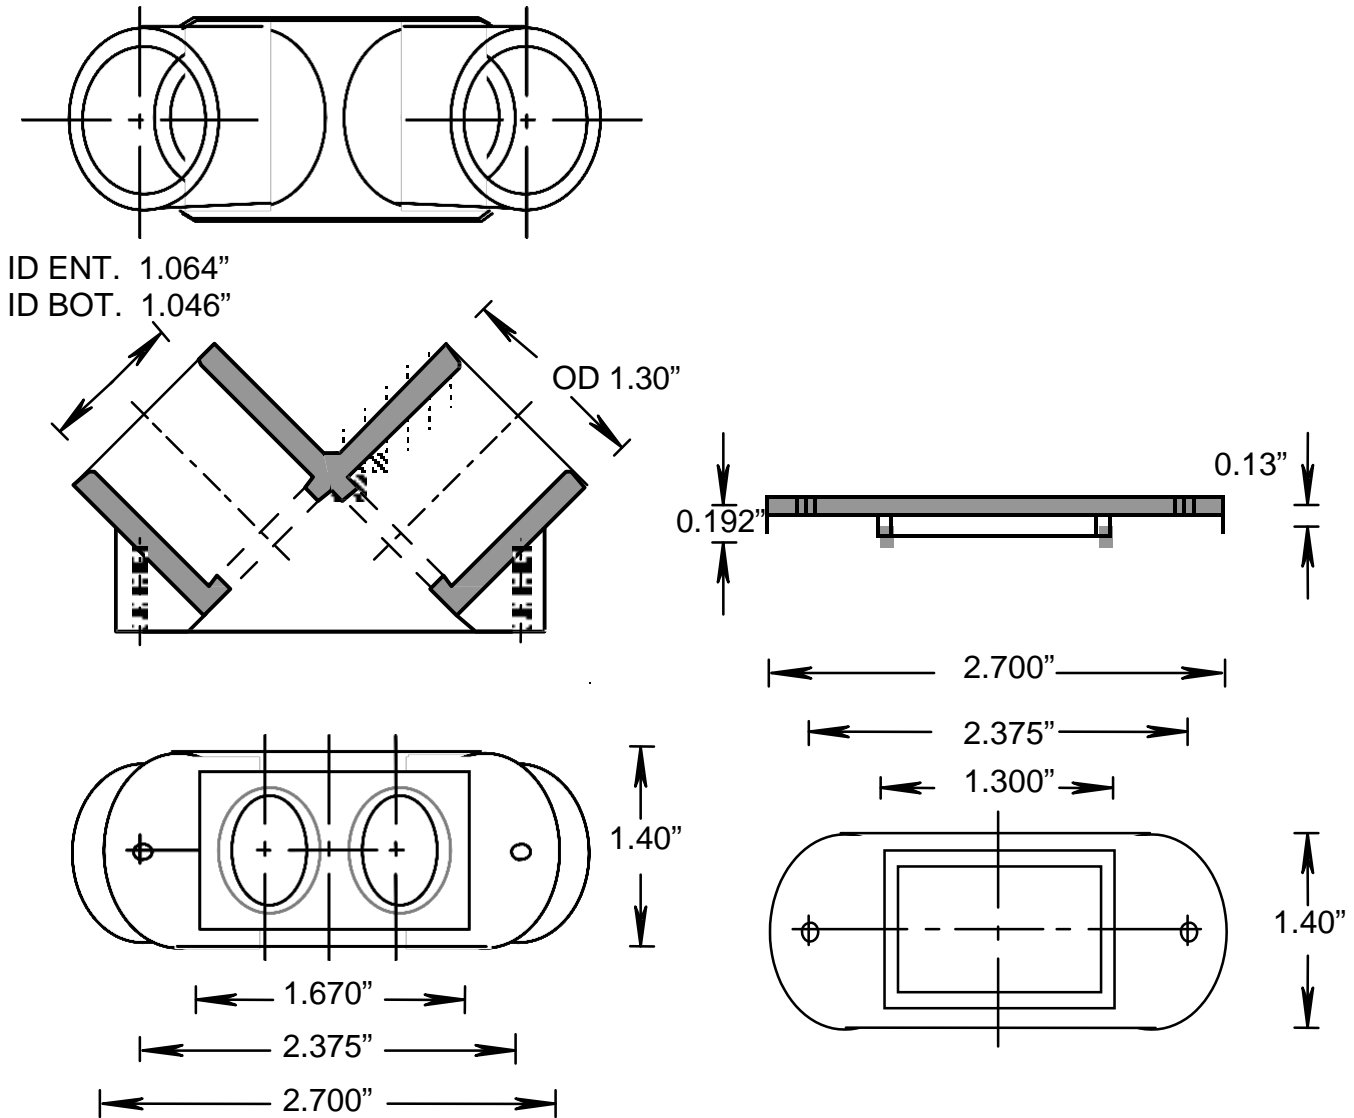

RIGID PVC CONDUIT FITTINGS

ISSUE DATE:
DATE D'EMISSION: 2002 03 31

3/4" (1/2") X 90 PULL ELBOWS, 077491

SUPERCEDES:
REPLACE: 2002 01 15

PACKAGE LIST

DESCRIPTION	PART NUMBER	SIZE	QUANTITY
PAN COMB SCREW (SELF TAB)	072524	8 X 7/16	2
GASKET FOR PULL ELBOW	072245	-	1
REDUCER BUSHING	097554	3/4 X 1/2	2

PACKED IN 5" X 8" POLY BAGS